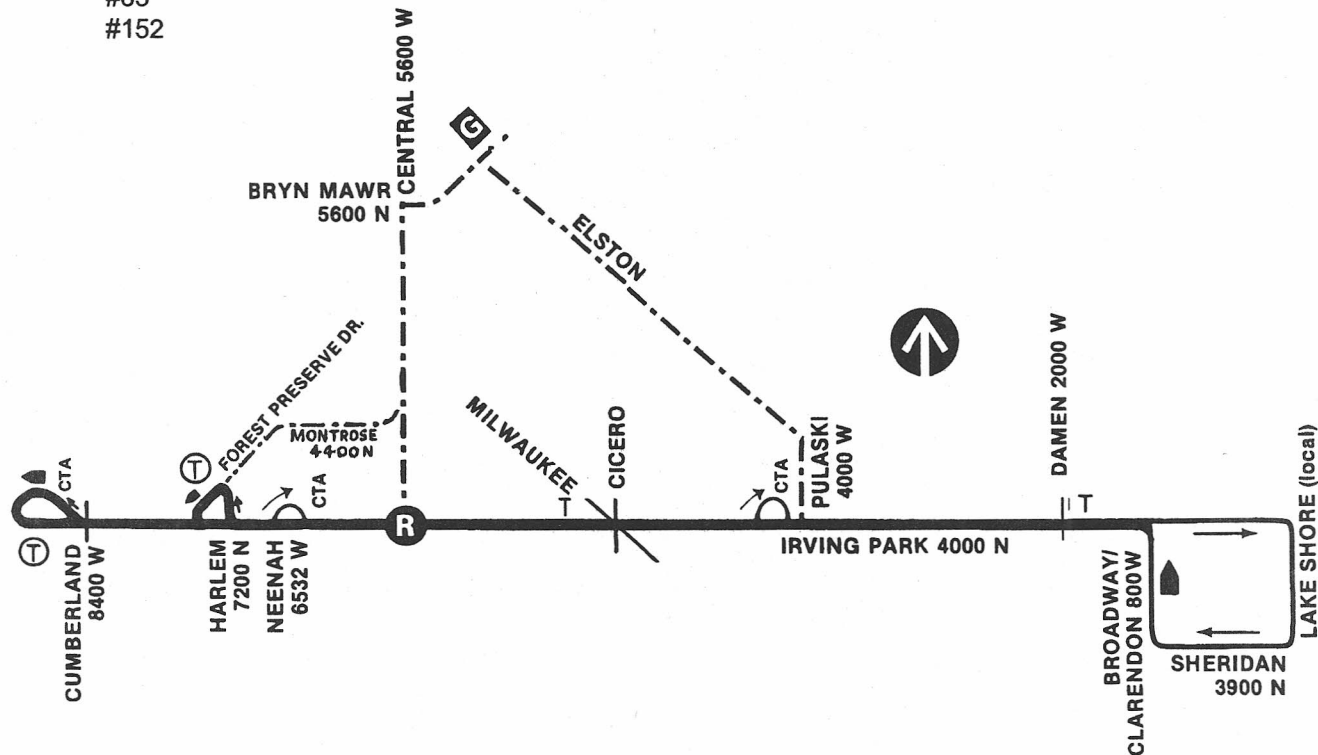

## Route #80 IRVING PARK

### Terminals/Destination Signs

<u>Eastbound</u>	<u>Westbound</u>
Lake Shore	Neenah
Broadway (unscheduled)	Cicero (unsheduled)
WNW station	Harlem
	Cumberland

Central  
(pull-in)

### Schedule Interlocks

- #56
- #85
- #152