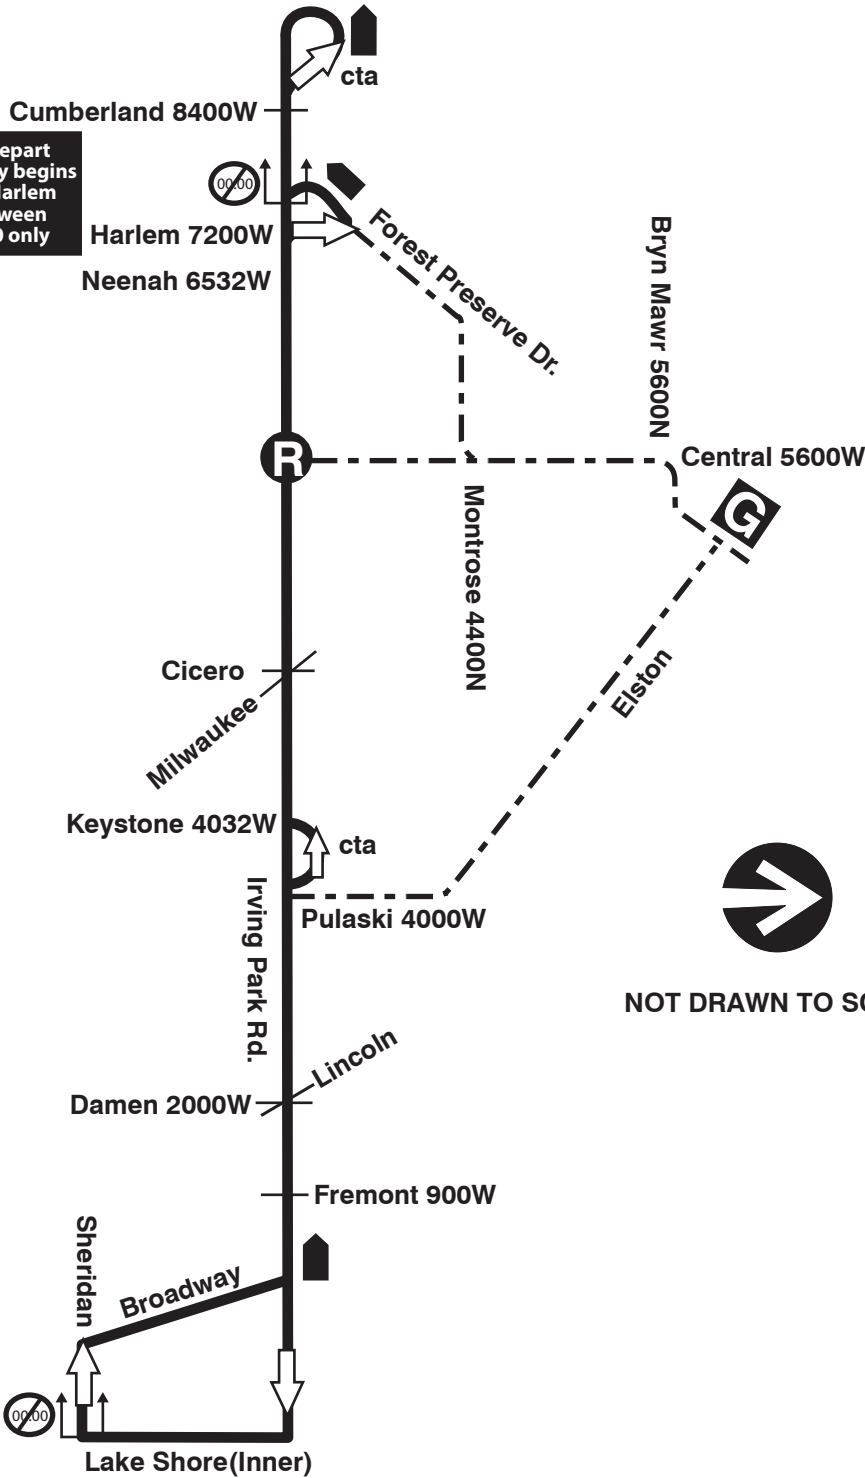

# 80 Irving Park

### Farebox Code 80

Permission to depart timepoints early begins at Irving Park/Harlem westbound between 05:00 and 22:00 only

NOT DRAWN TO SCALE

Permission to depart timepoints early begins at Sherdian/Lake Shore between 05:00 and 22:00 only

 GARAGE	 PULL IN	 RELIEF POINT
 LAYOVER	 PULL OUT	 Timepoints can be ignored beyond this point in indicated direction only between 05:00 and 22:00
EFFECTIVE DATE 12/31/08	DATE REVISED 6/4/2014	Service Planning