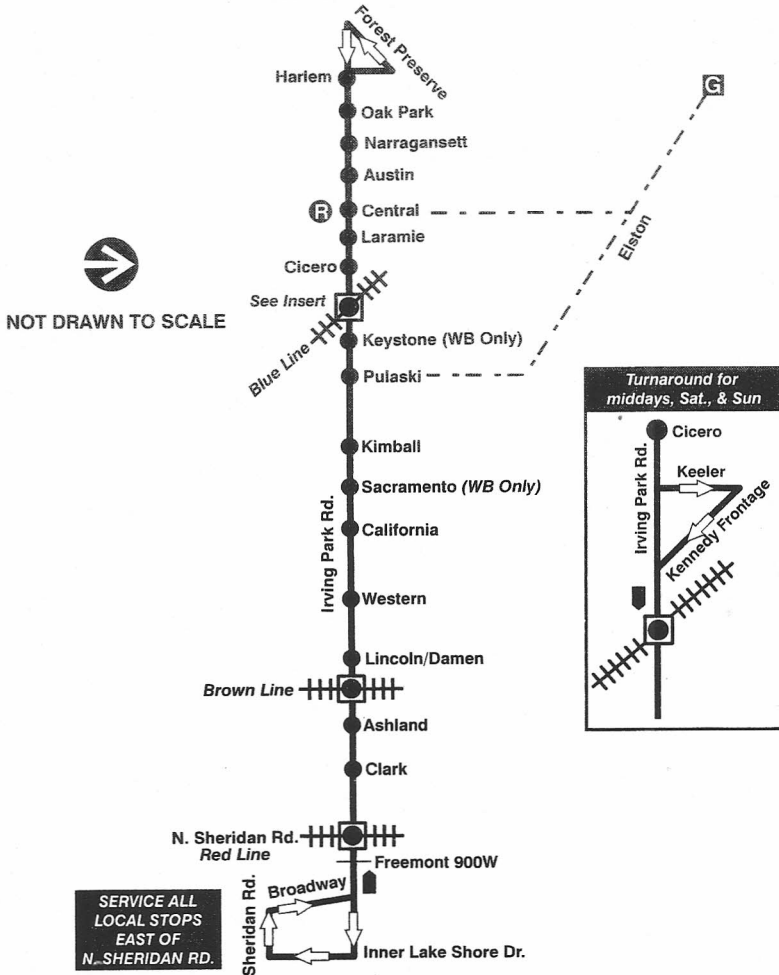

# X80 Irving Park Express

## Forest Glen Garage

Farebox Code 806

SERVICE ALL LOCAL STOPS EAST OF N. SHERIDAN RD.

 GARAGE	 PULL IN PULL OUT	 RELIEF POINT
 LAYOVER	 Limited Stop	
EFFECTIVE DATE 12/31/06	DATE REVISED 1/3/08	PLANNING & DEVELOPMENT DATA SERVICES