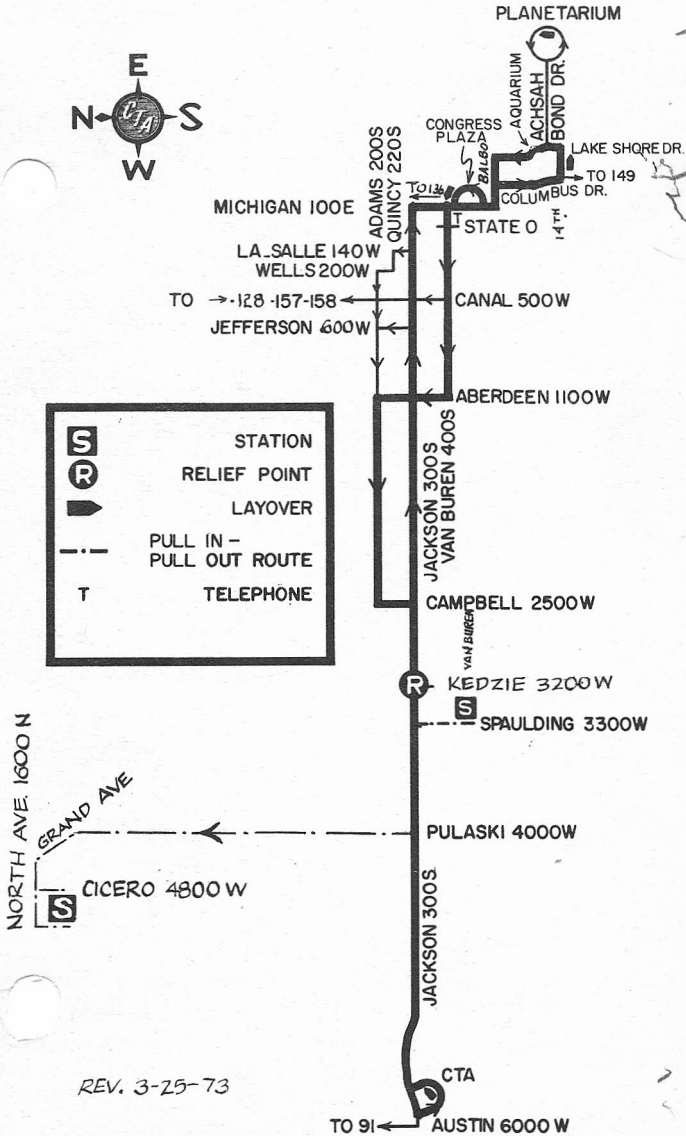

JACKSON LOCAL & EXPRESS 126

KEDZIE STATION

MOTOR BUS

NOT DRAWN TO SCALE

S	STATION
R	RELIEF POINT
▶	LAYOVER
- - -	PULL IN - PULL OUT ROUTE
T	TELEPHONE

REV. 3-25-73