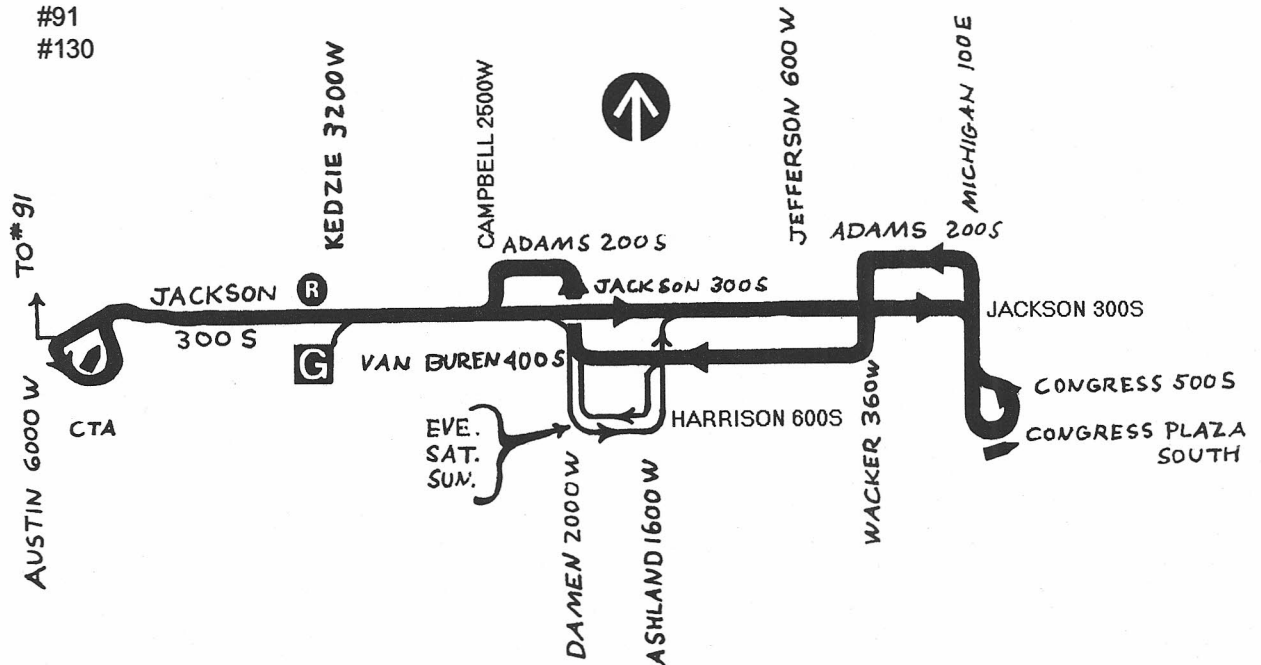

## Route #126 JACKSON

### Terminals/Destination Signs

Eastbound                      Westbound

Michigan/  
Congress

Austin

Kedzie  
(pull-in)

### Schedule Interlocks

- #7
- #17
- #52
- #57
- #74
- #91
- #130

### Hours of Operation

Service day and evening hours  
Operates via Ashland, Harrison and Damen evening, Sat, Sun  
03/08/92