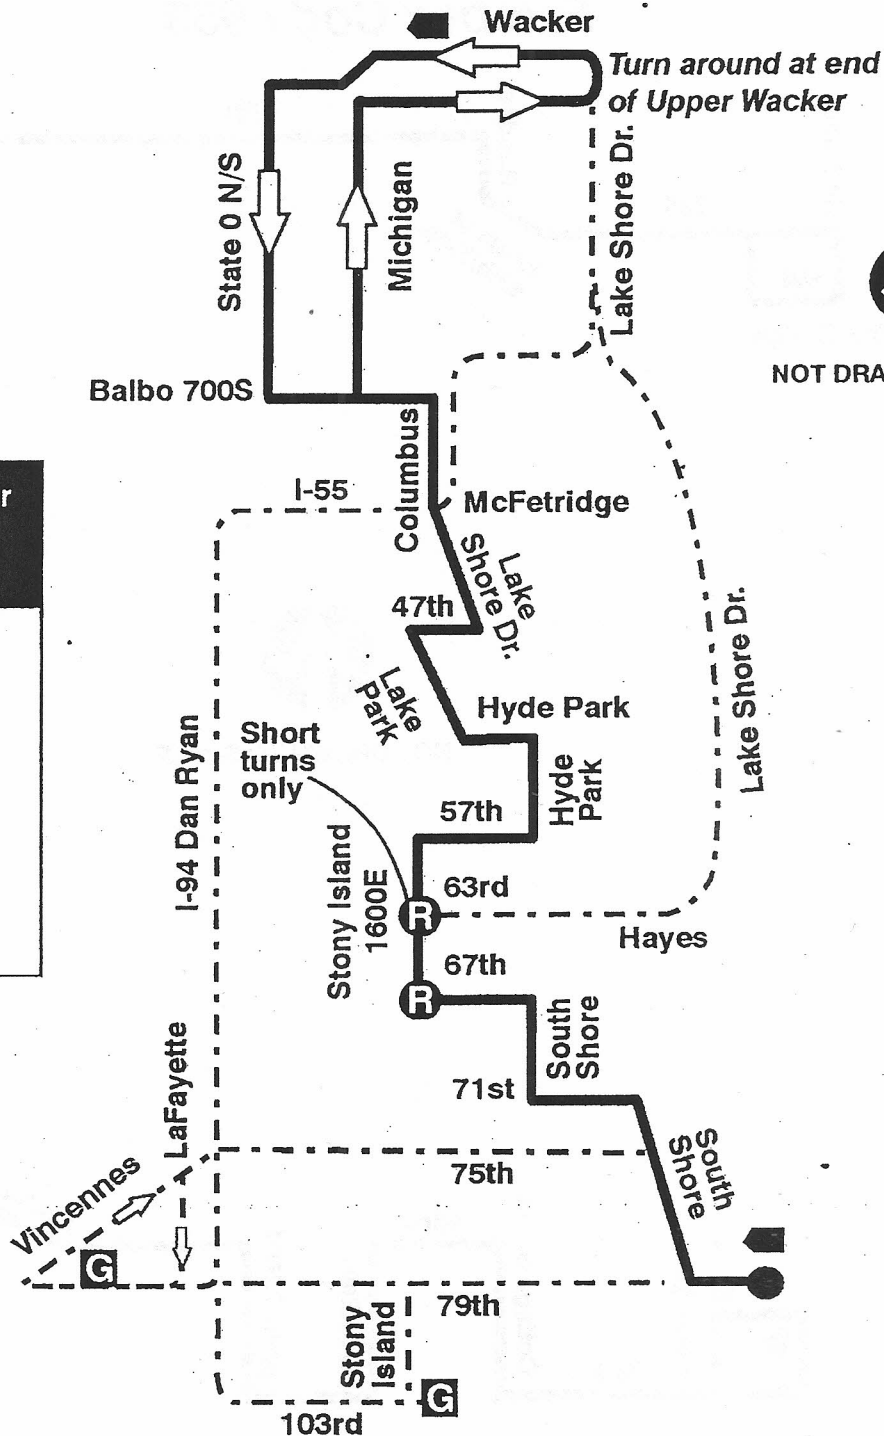

# 6 Jackson Park Express

## 77th/103rd Garages

Farebox Code 6

  
NOT DRAWN TO SCALE

**Trips beginning or ending at 63rd Stony Island**

Blackstone  
Stony Island  
64th

 GARAGE	 PULL IN PULL OUT	 RELIEF POINT
 LAYOVER		
EFFECTIVE DATE 6/20/10	DATE REVISED 5/14/10	SIGNAGE & WAYFINDING