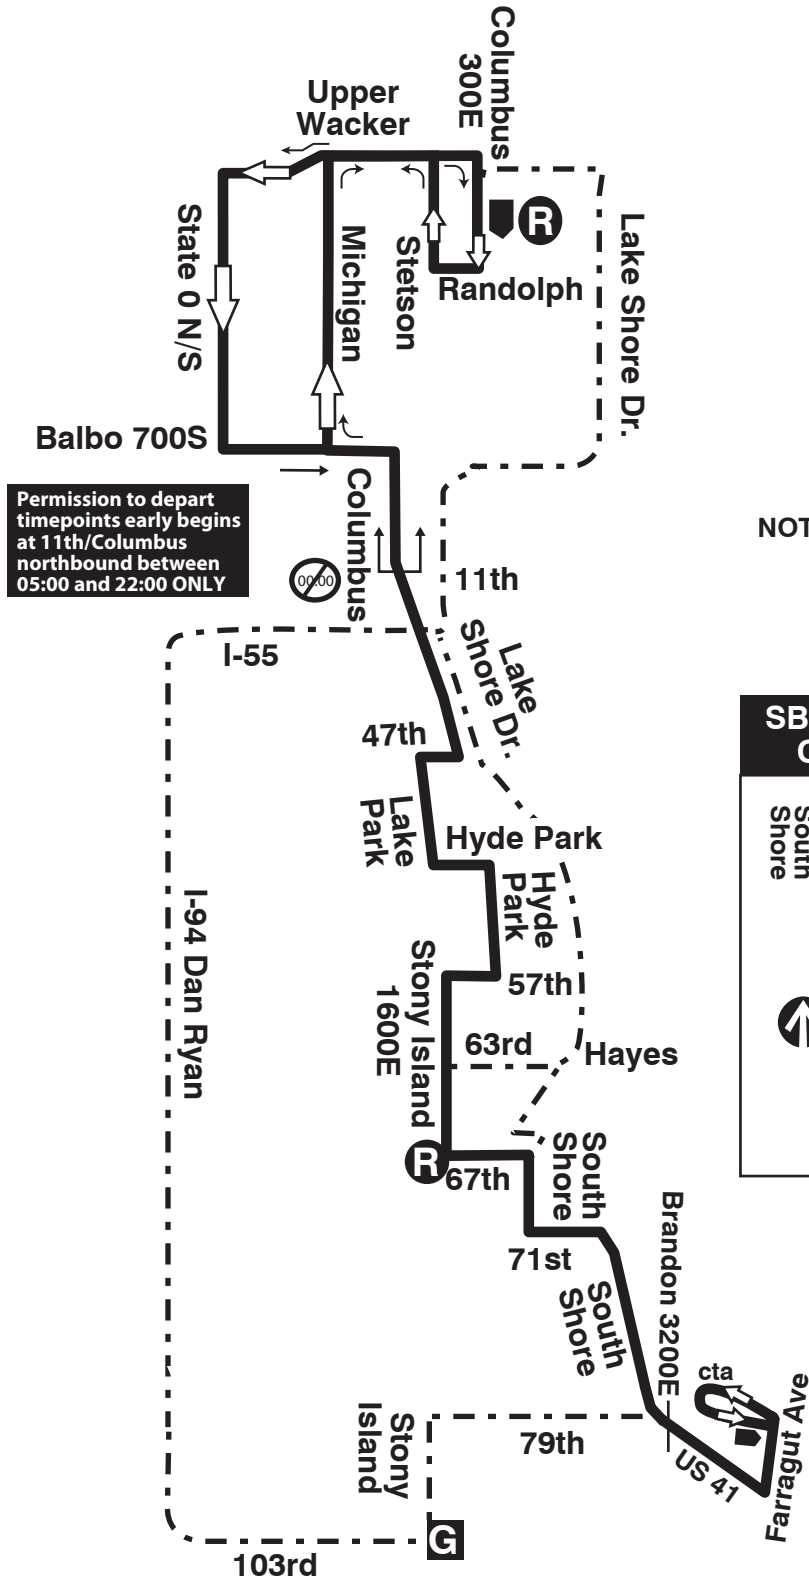

6 Jackson Park Express

103rd Garage
Farebox Code 6

NB turnback routing at Michigan/Randolph

Trips beginning or ending at 63rd/Stony Island

Permission to depart timepoints early begins at 11th/Columbus northbound between 05:00 and 22:00 ONLY

NOT DRAWN TO SCALE

SB turnback routing at Coles/South Shore

 GARAGE	 PULL IN	 Timepoints can be ignored beyond this point in indicated direction only between 05:00 and 22:00
 LAYOVER	 RELIEF POINT	
 PULL OUT		
EFFECTIVE DATE 09/26/16	DATE REVISED 12/22/16	Service Planning