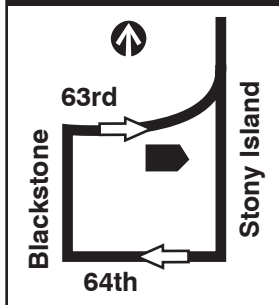

6 Jackson Park Express

103rd Garage
Farebox Code 6

NB turnback routing at Michigan/Randolph

Trips beginning or ending at 63rd/Stony Island

Permission to depart timepoints early begins at 11th/Columbus northbound between 05:00 and 22:00 ONLY

NOT DRAWN TO SCALE

SB turnback routing at Coles/South Shore

 GARAGE	 PULL IN	 Timepoints can be ignored beyond this point in indicated direction only between 05:00 and 22:00
 LAYOVER	 RELIEF POINT	
 PULL OUT		
EFFECTIVE DATE 09/26/16	DATE REVISED 12/22/16	Service Planning