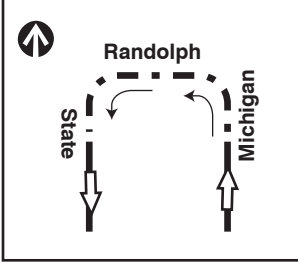

6 Jackson Park Express

103rd Garage
Farebox Code 6

NB turnback routing at Michigan/Randolph

Trips beginning or ending at 63rd/Stony Island

Permission to depart timepoints early begins at 11th/Columbus northbound between 05:00 and 22:00 ONLY

NOT DRAWN TO SCALE

SB turnback routing at Coles/South Shore

 GARAGE	 PULL IN	 Timepoints can be ignored beyond this point in indicated direction only between 05:00 and 22:00
 LAYOVER	 RELIEF POINT	
 PULL OUT		
EFFECTIVE DATE 09/26/16	DATE REVISED 12/22/16	Service Planning