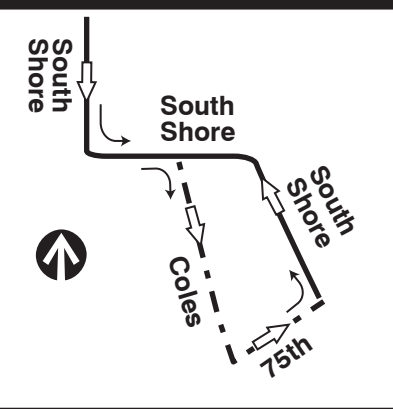

6 Jackson Park Express

103rd Garage
Farebox Code 6

NB turnback routing at Michigan/Randolph

Trips beginning or ending at 63rd/Stony Island

Permission to depart timepoints early begins at 11th/Columbus northbound between 05:00 and 22:00 ONLY

NOT DRAWN TO SCALE

SB turnback routing at Coles/South Shore

 GARAGE	 PULL IN	 Timepoints can be ignored beyond this point in indicated direction only between 05:00 and 22:00
 LAYOVER	 RELIEF POINT	
 PULL OUT		
EFFECTIVE DATE 09/26/16	DATE REVISED 12/22/16	Service Planning