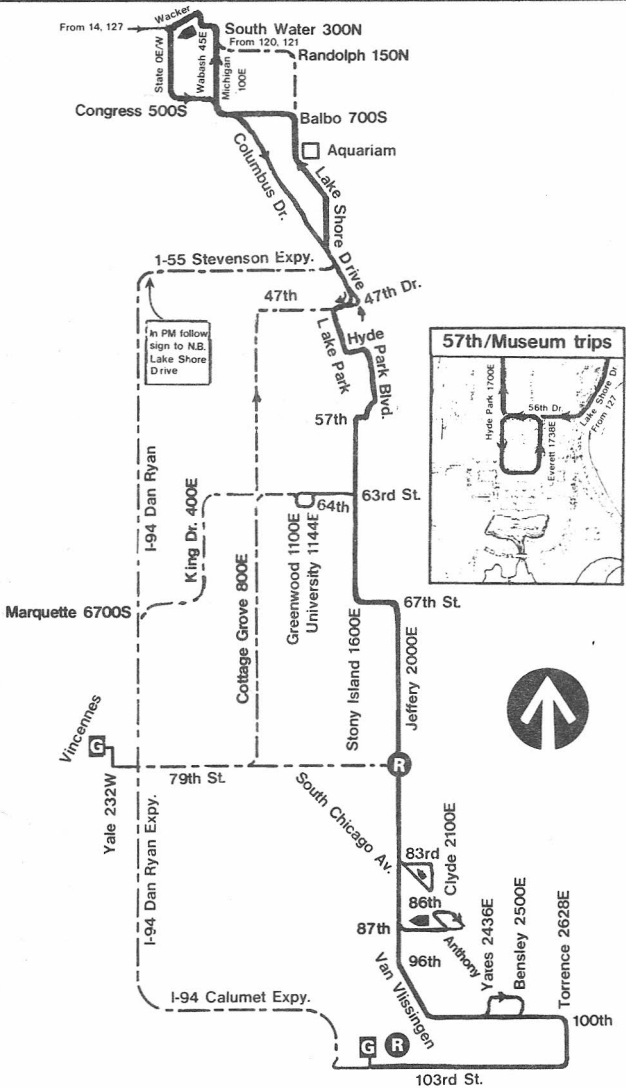

Jeffery Express & Local

77th GARAGE
103rd GARAGE

NOT DRAWN TO SCALE

G GARAGE	— — — — — PULL IN — PULL OUT
R RELIEF POINT	T TELEPHONE
L LAYOVER	Ⓡ REPORT TELEPHONE

cta

DATE REVISED **5-18-92**

REPRINTED BY CHICAGO DEPARTMENT OF STREETWAYS