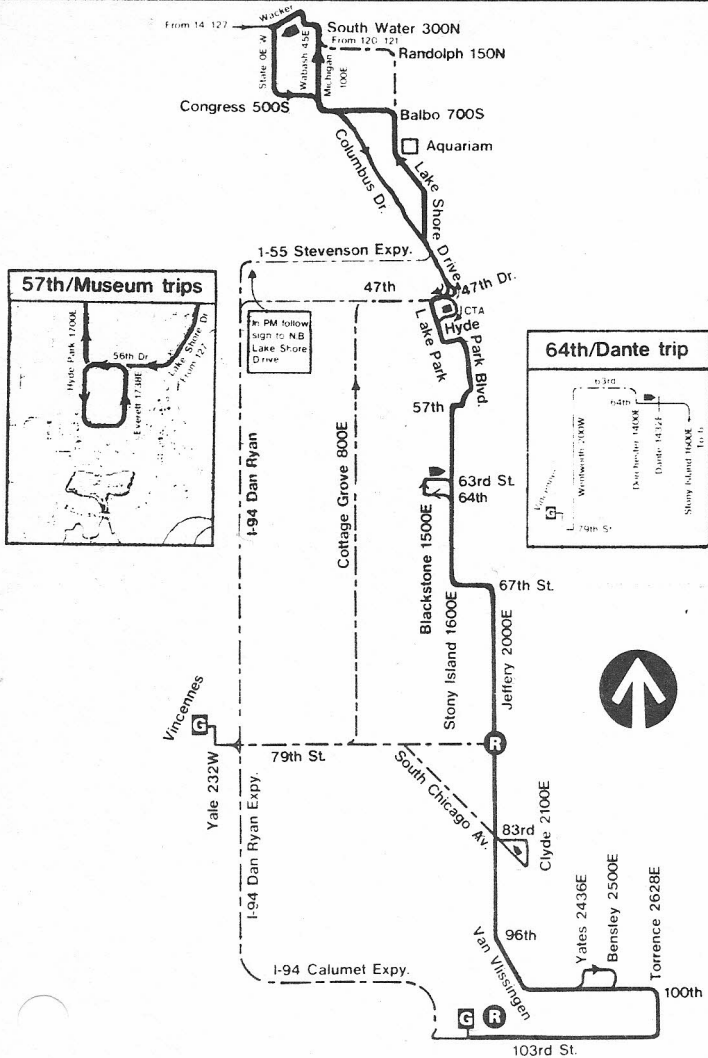

Jeffery Express & Local

6

77th GARAGE
103rd GARAGE

NOT DRAWN TO SCALE

G GARAGE	--- PULL IN --- --- PULL OUT	R RELIEF POINT
L LAYOVER	T REPORT TELEPHONE	

EFFECTIVE DATE 3-27-94	DATE REVISED 3-16-94	SERVICE DELIVERY PLANNING STREET TRAFFIC GRAPHICS
-------------------------------	-----------------------------	--