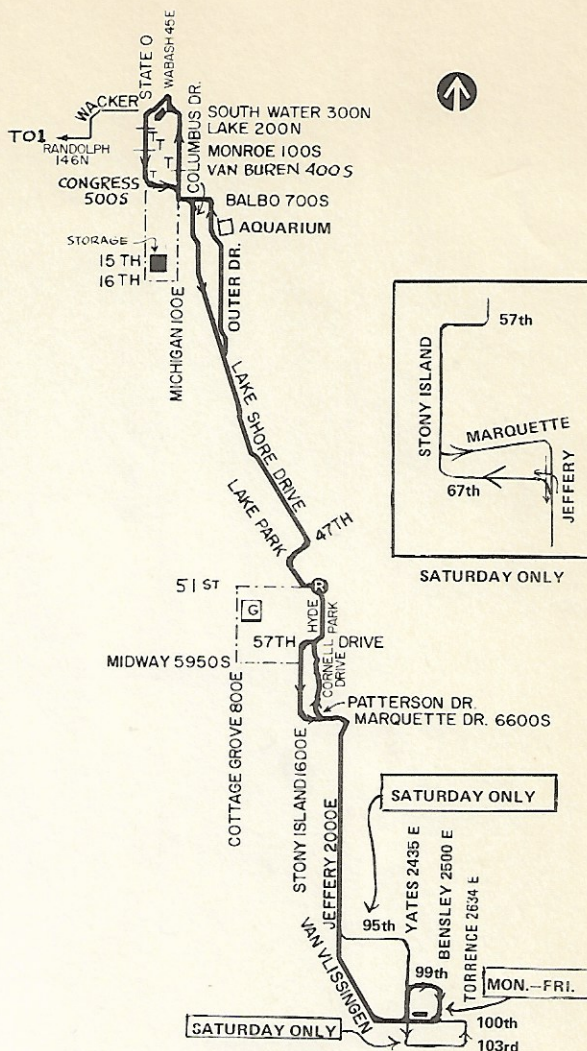

Route #6 Jeffery Express

Garage(s)/Run Numbers

52nd/5401 - 5520

Terminals/Destination Signs

<u>Northbound</u>	<u>Southbound</u>
Michigan	100
Wacker	Yates
	Torrence
	104th

79th
(unscheduled)

<u>RUSH</u>	<u>BASE</u>	<u>10 P.M.</u>
4 min.	10 min.	---

Hours of Operation

(Time of first and last trips leaving terminals)

NB 0501 - 1834 Mon-Fri
SB 0556 - 1930

NB 0743 - 1723 Sat
SB 0845 - 1830

No Sun/Hol Service

No stops 47th/Lake Pk. - Balbo/Michigan
except NB at Lake Shore/Aquarium and SB at Columbus/11th

public timetable available

Note: Sat. service operates via #5 routing

- Alt. trips via Yates 100th - 95th
- Extended to 103rd
- NB via 67th - Stony Island rather than Marquette - Cornell Drives