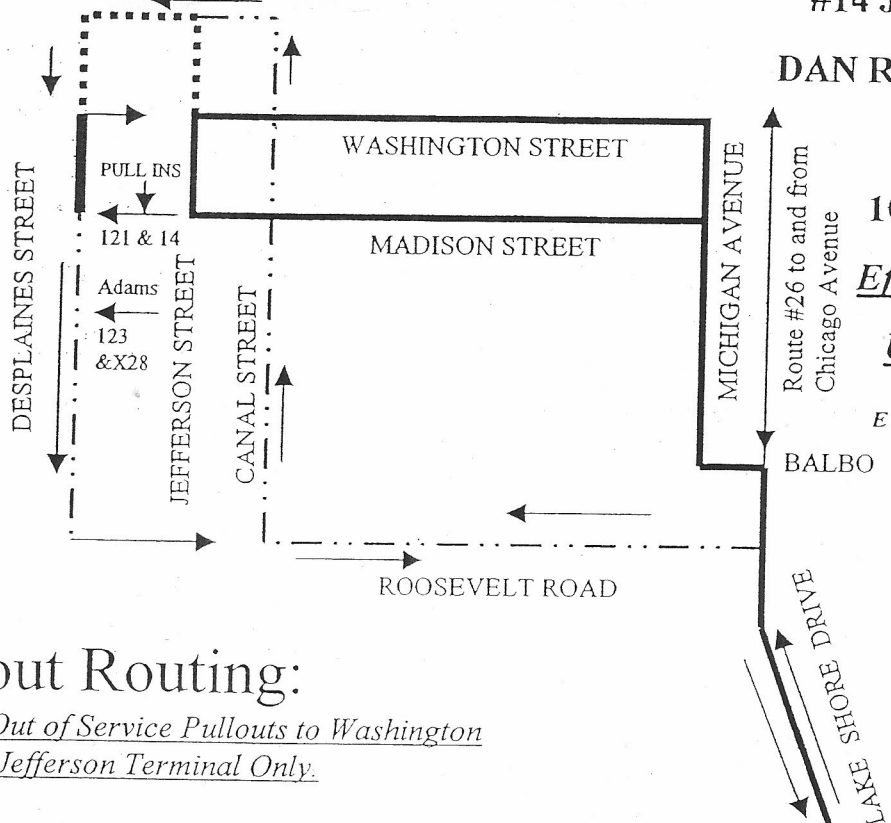

REROUTE

103rd Street Garage

Effective March 5, 2007

Until Further Notice

EARL C. SWOPES - 103RD GARAGE

Pullout Routing:

For PM Out of Service Pullouts to Washington and Jefferson Terminal Only.

103rd Street – Stony Island – Cornell –
57th – Lake Shore Drive – Roosevelt – Canal –
Randolph – Over Regular Routing.

Pull-in Routing:

For AM Out of Service Pull-ins to 103rd Street Garage Only.

Madison – Desplaines – Roosevelt –
Lake Shore Drive – 57th – Cornell –
Stony Island – 103rd Street

ALSO INCLUDED ARE PULL-IN / PULL-OUT
DEVIATIONS FOR ROUTES
121, 123, X28, AND 26.