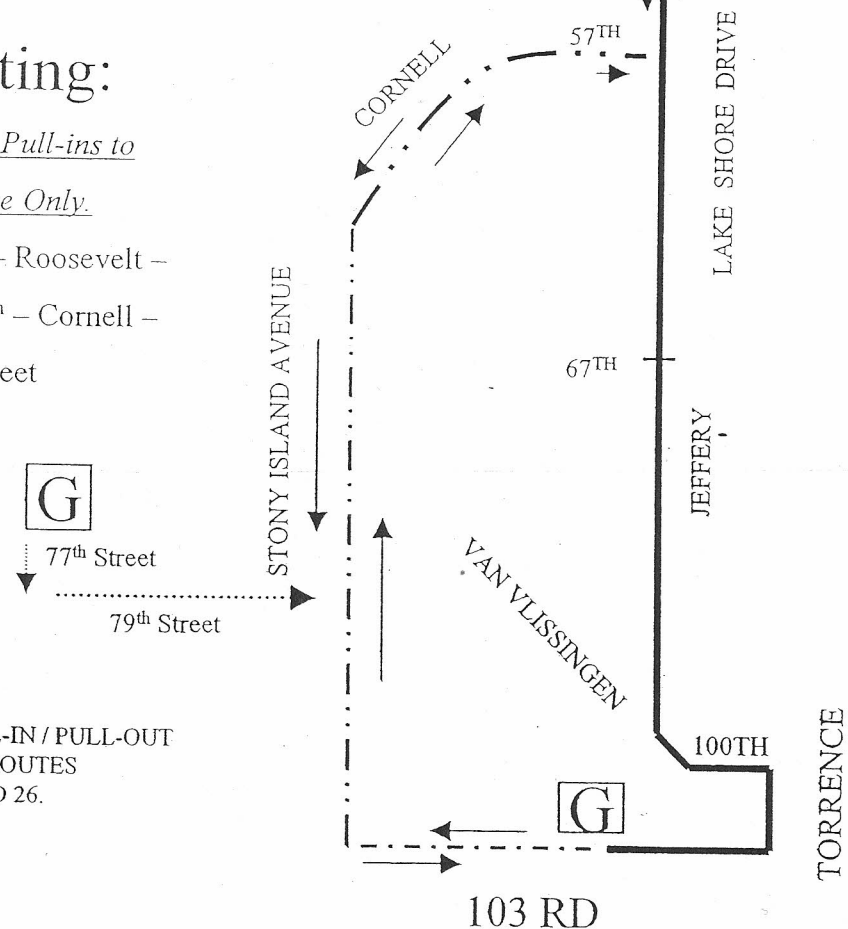

REROUTE

103rd Street Garage

Effective March 5, 2007

Until Further Notice

EARL C. SWOPES - 103RD GARAGE

Pullout Routing:

For PM Out of Service Pullouts to Washington and Jefferson Terminal Only.

103rd Street – Stony Island – Cornell –
57th – Lake Shore Drive – Roosevelt – Canal –
Randolph – Over Regular Routing.

Pull-in Routing:

For AM Out of Service Pull-ins to 103rd Street Garage Only.

Madison – Desplaines – Roosevelt –
Lake Shore Drive – 57th – Cornell –
Stony Island – 103rd Street

ALSO INCLUDED ARE PULL-IN / PULL-OUT
DEVIATIONS FOR ROUTES
121, 123, X28, AND 26.