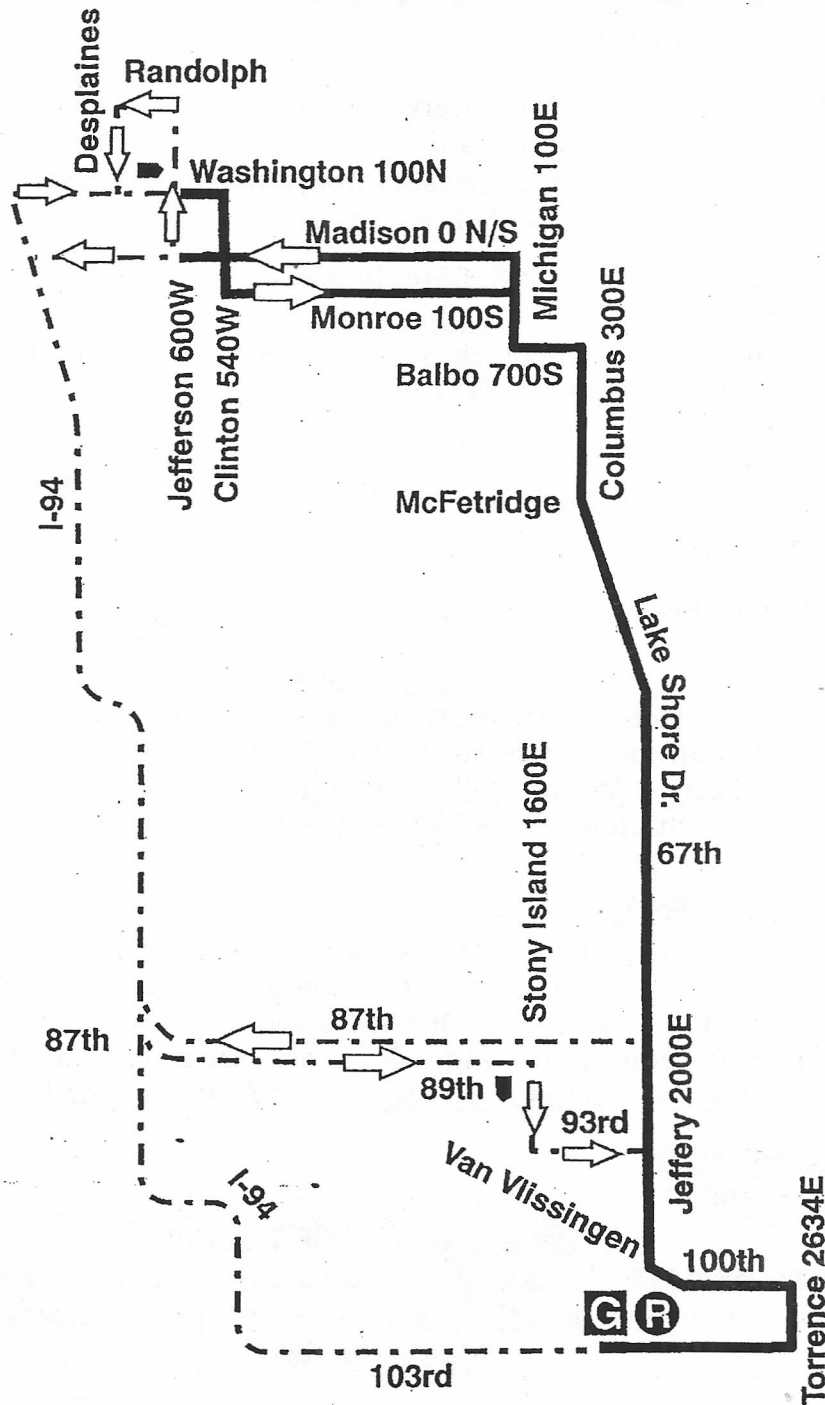

14 Jeffery Express

103rd Garage

Farebox 14

NOT DRAWN TO SCALE

G GARAGE	PULL IN	R RELIEF POINT
LAYOVER	PULL OUT	
EFFECTIVE DATE 3/22/09	DATE REVISED 3/10/09	SIGNAGE & WAYFINDNG