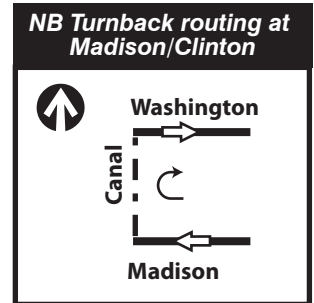

J14 Jeffery Jump

103rd Garage

Farebox Code 14

NOT DRAWN TO SCALE

Jeffery Jump - limited stops south of 67th

- 67th
- 71st
- 75th
- 77th
- 79th
- 81st
- 83rd
- 87th
- 89th
- 91st
- 93rd
- 95th
- 99th
- 100th/Paxton
- 100th/Yates
- 100th/Torrence (WB only)
- 100th/Hoxie(EB only)
- 103rd/Torrence
- 103rd/Bensley
- 103rd/Luella
- 103rd/Stony Island