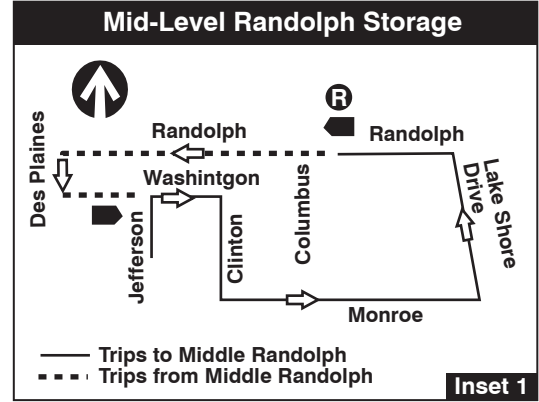

J14 Jeffery Jump

103rd Garage

Farebox Code 14

NOT DRAWN TO SCALE

Jeffery Jump - limited stops south of 67th

- 67th
- 71st
- 75th
- 77th
- 79th
- 81st
- 83rd
- 87th
- 89th
- 91st
- 93rd
- 95th
- 99th
- 100th/Paxton
- 100th/Yates
- 100th/Torrence (WB only)
- 100th/Hoxie(EB only)
- 103rd/Torrence
- 103rd/Bensley
- 103rd/Luella
- 103rd/Stony Island