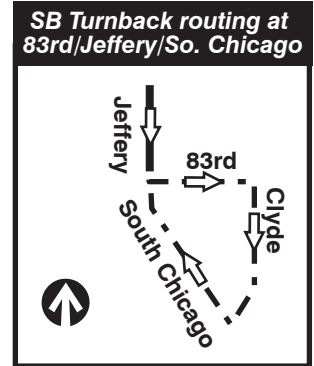

J14 Jeffery Jump

103rd Garage

Farebox Code 14

NOT DRAWN TO SCALE

Jeffery Jump - limited stops south of 67th

- 67th
- 71st
- 75th
- 77th
- 79th
- 81st
- 83rd
- 87th
- 89th
- 91st
- 93rd
- 95th
- 99th
- 100th/Paxton
- 100th/Yates
- 100th/Torrence (WB only)
- 100th/Hoxie(EB only)
- 103rd/Torrence
- 103rd/Bensley
- 103rd/Luella
- 103rd/Stony Island

G GARAGE	- - - PULL IN	Timepoints can be ignored beyond this point in indicated direction only between 05:00 and 22:00		
L LAYOVER	○ PULL OUT			
R RELIEF POINT	○			
EFFECTIVE DATE	12/20/15	DATE REVISED	07/11/18	Service Planning