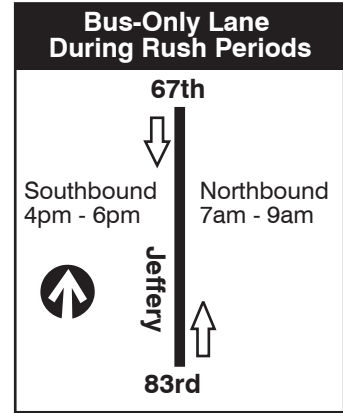

J14 Jeffery Jump

103rd Garage

Farebox Code 14

NOT DRAWN TO SCALE

Jeffery Jump - limited stops south of 67th

- 67th
- 71st
- 75th
- 77th
- 79th
- 81st
- 83rd
- 87th
- 89th
- 91st
- 93rd
- 95th
- 99th
- 100th/Paxton
- 100th/Yates
- 100th/Torrence (WB only)
- 100th/Hoxie(EB only)
- 103rd/Torrence
- 103rd/Bensley
- 103rd/Luella
- 103rd/Stony Island

G GARAGE	- - - PULL IN	Timepoints can be ignored beyond this point in indicated direction only between 05:00 and 22:00		
L LAYOVER	○ PULL OUT			
R RELIEF POINT	○			
EFFECTIVE DATE	12/20/15	DATE REVISED	07/11/18	Service Planning