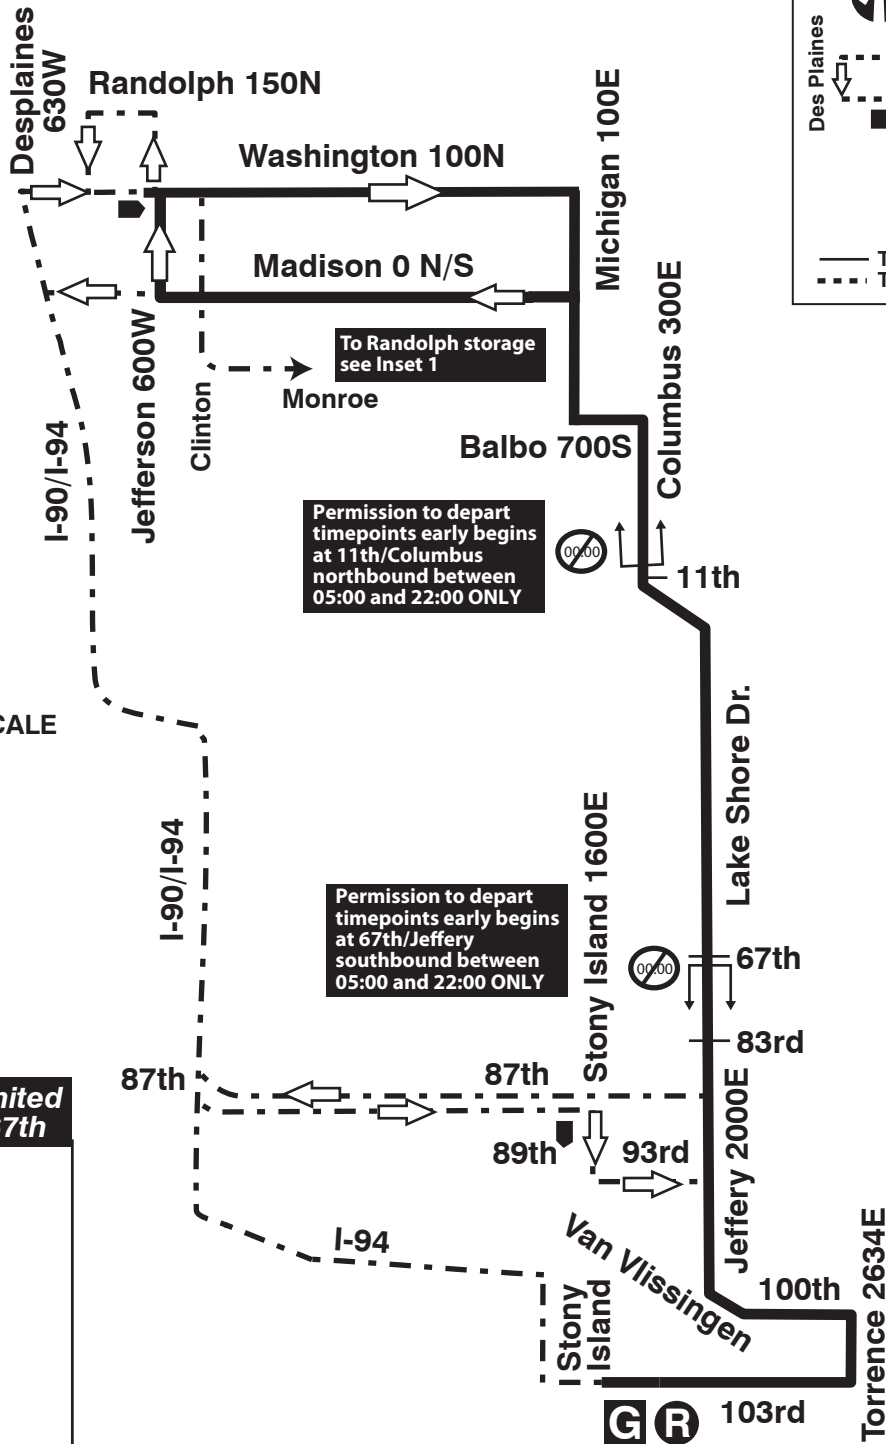

J14 Jeffery Jump

103rd Garage

Farebox Code 14

NOT DRAWN TO SCALE

Jeffery Jump - limited stops south of 67th

- 67th
- 71st
- 75th
- 77th
- 79th
- 81st
- 83rd
- 87th
- 89th
- 91st
- 93rd
- 95th
- 99th
- 100th/Paxton
- 100th/Yates
- 100th/Torrence (WB only)
- 100th/Hoxie(EB only)
- 103rd/Torrence
- 103rd/Bensley
- 103rd/Luella
- 103rd/Stony Island

G GARAGE	- - - PULL IN	Timepoints can be ignored beyond this point in indicated direction only between 05:00 and 22:00		
L LAYOVER	○ PULL OUT			
R RELIEF POINT	○			
EFFECTIVE DATE	12/20/15	DATE REVISED	07/11/18	Service Planning