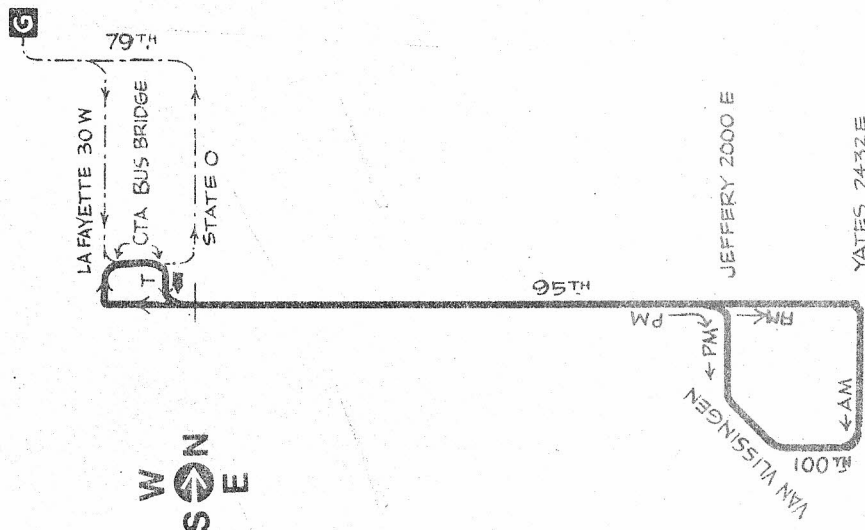

Route #100 Jeffery Manor Express

Schedule Interlocks

Garage(s)/Run Numbers

77th/7561-7580

To

#95W

Terminals/Destination Signs

Eastbound

100th/Yates
104th/Torrence
(unscheduled)

Westbound

95/Ryan station

Hours of Operation

(Time of first and last trips leaving terminals)

Mon-Fri only

EB 0603 - 0823 and 1500 - 1830
WB 0615 - 0845 and 1522 - 1846

No Sat or Sun/Hol Services

Stops only at St. Lawrence (Chgo. State Univ.) between Cottage Grove and Michigan

No public timetable available

JEFFERY MANOR EXP - route history

- 09-13-1971 Inaugurated weekday rush period only bus service from 95th/Ryan
Transit Center via 95th to Yates-100th-VanVlissingen-Jeffery loop
(AM rush) or Jeffery-VanVlissingen-100th-Yates loop (PM rush)
- 04-03-77 Transferred work Beverly Station to 77th Station