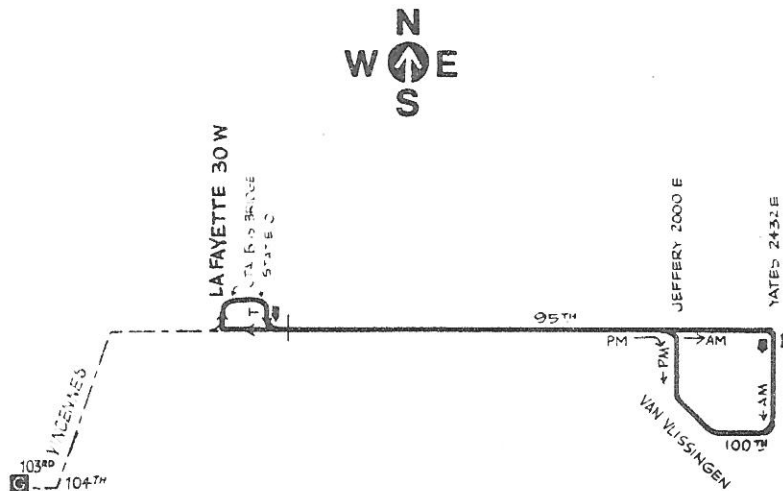

Route #100 - JEFFERY MANOR EXPRESS

Garage(s)/Run Numbers

Beverly/B561-B580

Schedule Interlocks

To
#95W

Terminals/Destination Signs

Eastbound

Westbound

100th/Yates

95/Ryan station

Hours of Operation

(Time of first and last trips
leaving terminals)

Mon-Fri only

EB 0603 - 0831 and 1500 - 1830

WB 0615 - 0845 and 1522 - 1845

No Sat or Sun/Hol Services

Stops only at St. Lawrence (Chgo. State Univ.) between Cottage Grove and Michigan

No public timetable available

JEFFERY MANOR EXPRESS - route history

#100

09-13-1971 Inaugurated weekday rush period only bus service from 95th/Ryan
Transit Center via 95th to Yates-100th-VanVlissingen-Jeffery loop
(AM rush) or Jeffery-VanVlissingen-100th-Yates loop (PM rush)
04-03-77 Transferred work Beverly Station to 77th Station
04-25-83 Transferred work 77th Station to Beverly Station