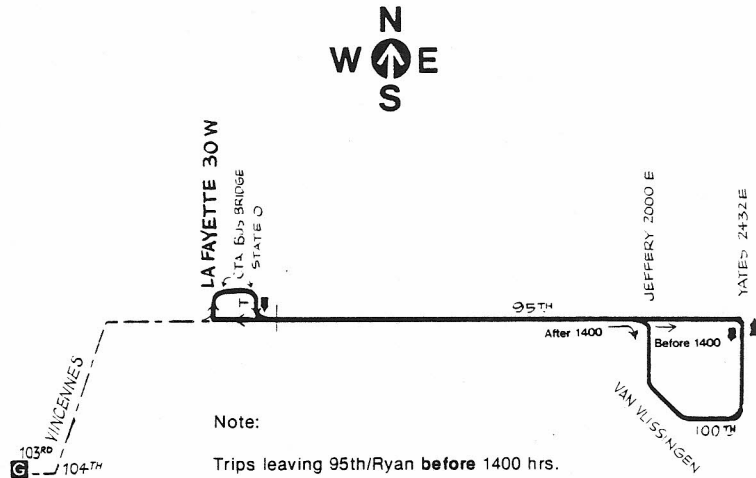

Route #100 - JEFFERY MANOR EXPRESS

100

Garage(s)/Run Numbers

Beverly/B561-B580

Terminals/Destination Signs

Eastbound Westbound

100th/Yates 95/Ryan station

Schedule Interlocks

#52A

Note:

Trips leaving 95th/Ryan **before** 1400 hrs.
operate south on Yates, West on 100th...

Trips leaving 95th/Ryan **after** 1400 hrs.
operate south on Jeffery, Southeast on Van Vlissingen...

Hours of Operation

Mon-Fri day and early evening hours

Stops only at St. Lawrence (Chgo. State Univ.) between Cottage Grove and Michigan

- 01/27/85

JEFFERY MANOR EXPRESS - route history

- 09-13-1971 Inaugurated weekday rush period only bus service from 95th/Ryan Transit Center via 95th to Yates-100th-VanVlissingen-Jeffery loop (AM rush) or Jeffery-VanVlissingen-100th-Yates loop (PM rush)
- 04-03-77 Transferred work Beverly Station to 77th Station
- 04-25-83 Transferred work 77th Station to Beverly Station
- 06-30-86 Inaugurated midday and early evening hours