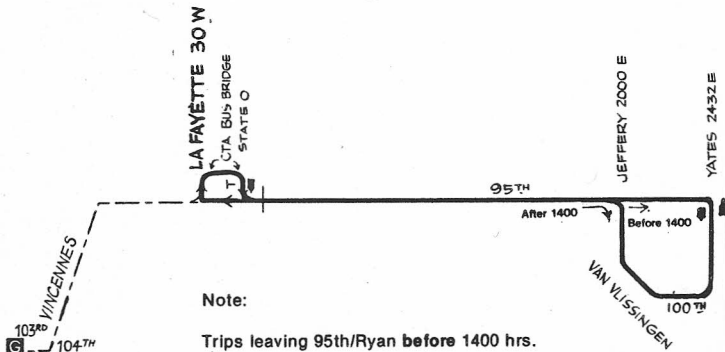

JEFFERY MANOR EXP.

100

BEVERLY GARAGE

NOT DRAWN TO SCALE

Note:

Trips leaving 95th/Ryan **before** 1400 hrs.
operate south on Yates, West on 100th...

Trips leaving 95th/Ryan **after** 1400 hrs.
operate south on Jeffery, Southeast on Van Vlissingen...

G GARAGE	----- PULL IN — PULL OUT	cta
R RELIEF POINT	T TELEPHONE	
▶ LAYOVER	Ⓣ REPORT TELEPHONE	DATE REVISED 6/16/86
		OPERATIONS PLANNING DEPARTMENT STREET TRAFFIC GRAPHICS