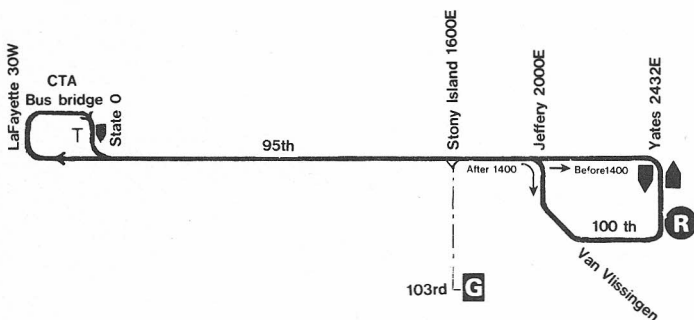

JEFFERY MANOR EXP

100

103rd GARAGE

NOT DRAWN TO SCALE

Note:

Trips leaving 95th/Ryan **before** 1400 hrs.
operate south on Yates, West on 100th...

Trips leaving 95th/Ryan **after** 1400 hrs.
operate south on Jeffery, Southeast on Van Vlissingen...

GARAGE

PULL IN —
PULL OUT

RELIEF POINT

TELEPHONE

LAYOVER

REPORT
TELEPHONE

DATE
REVISED **6-26-88**

OPERATIONS PLANNING DEPARTMENT
STREET TRAFFIC GRAPHICS