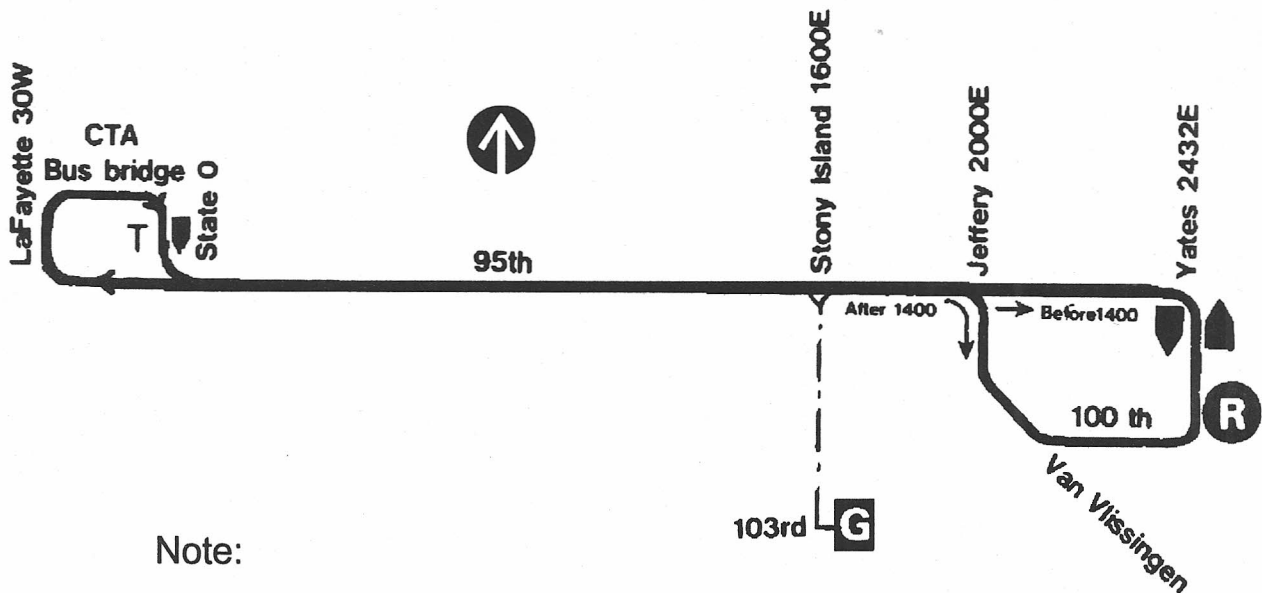

Route #100 JEFFERY MANOR EXPRESS

Garage(s)/Run Numbers

103rd/1251-1270
PTO/1271-1280

Terminals/Destination Signs

Northbound

100th/Yates
station

Southbound

95th/Dan Ryan
station

Schedule Interlocks

#106

Note:

Trips leaving 95th/Ryan **before** 1400 hrs.

operate south on Yates, west on 100th...

Trips leaving 95th/Ryan **after** 1400 hrs.

operate south on Jeffery, southwest on Van Vissingen...

Hours of Operation

Mon-Fri day and early evening hours

Stop only at St. Lawrence (Chicago State University) between Cottage Grove and Michigan