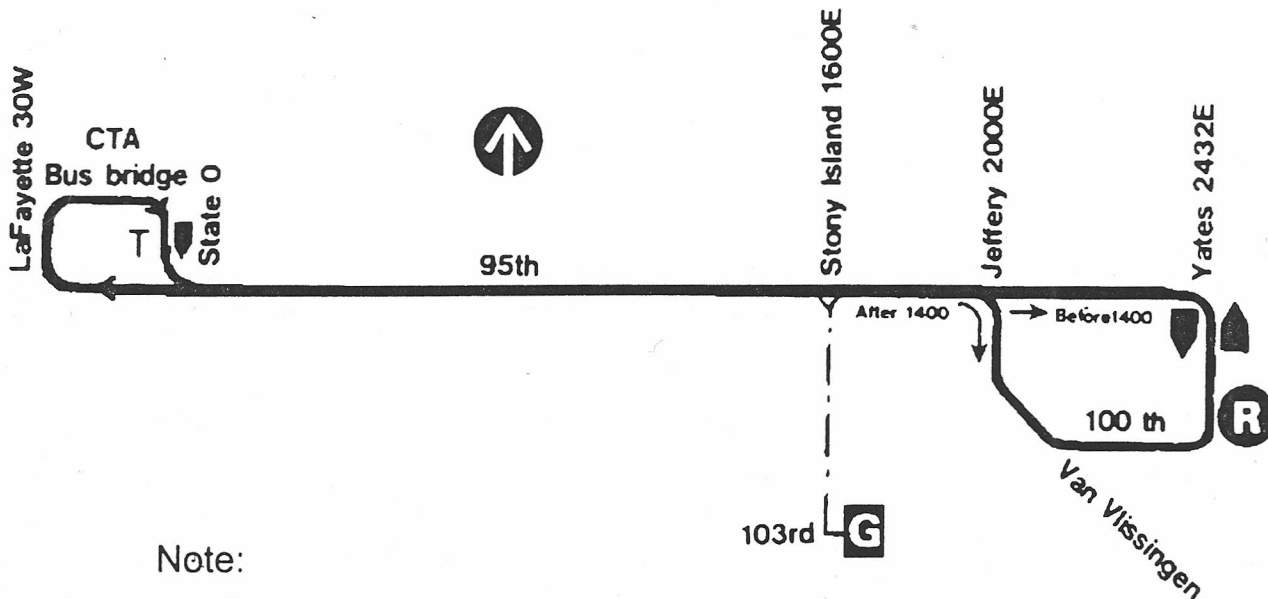

Route #100 JEFFERY MANOR EXPRESS

Garage(s)/Run Numbers

103rd/1251-1270
PTO/1271-1280

Terminals/Destination Signs

<u>Northbound</u>	<u>Southbound</u>
100th/Yates station	95th/Dan Ryan station

Schedule Interlocks

#106

Note:

Trips leaving 95th/Ryan **before** 1400 hrs.
operate south on Yates, west on 100th...
Trips leaving 95th/Ryan **after** 1400 hrs.
operate south on Jeffery, southwest on Van Vissingen...

Hours of Operation

Terminals	Dir	Monday-Friday	Saturday	Sunday/holiday
95th/Yates to 95th/Dan Ryan station	WB	0615--2115	No service	No service
95th/Dan Ryan station to 95th/Yates	EB	0640--2130		

Note: No stops between 95th/Cottage Grove and 95th/Michigan EXCEPT 95th/St. Lawrence

Note: Operation around east loop: Clockwise until 1400; counterclockwise after 1400.

09/30/93

JEFFERY MANOR EXP - route history

- 09-13-71 Began Mon-Fri rush bus service from State terminal via 95th to 95th-Yates-100th-Van Vlissingen-Jeffery loop (AM rush) or Jeffery-Van Vlissingen-100th-Yates-95th loop (PM rush)
- 04-03-77 Transferred work Beverly station to 77th station
- 04-25-83 Transferred work 77th station to Beverly station
- 06-30-86 Began Mon-Fri midday and early evening service
- 06-26-88 Transferred work Beverly station to 103rd station