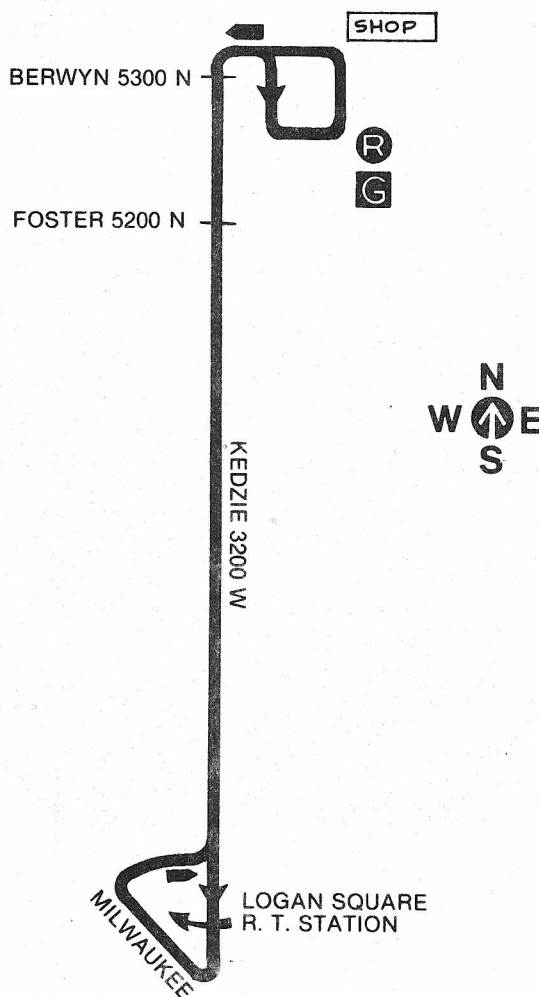

Route #89 North Kedzie

Garage(s)/Run Numbers

North Pk/

Terminals/Destination Signs

<u>NB</u>	<u>SB</u>
Kedzie	Logan Sq.
Foster	Station

Schedule Interlocks

None

Hours of Operation

(Time of first and last trips leaving terminals)

Mon-Fri only

NB 0620 - 1900
 SB 0600 - 1830

NORTH KEDZIE - route history

6/21/82 Restored serve on Kedzie between Logan Square and Foster with new route 89, North Kedzie (to replace discontinued portion of route 93 North California)