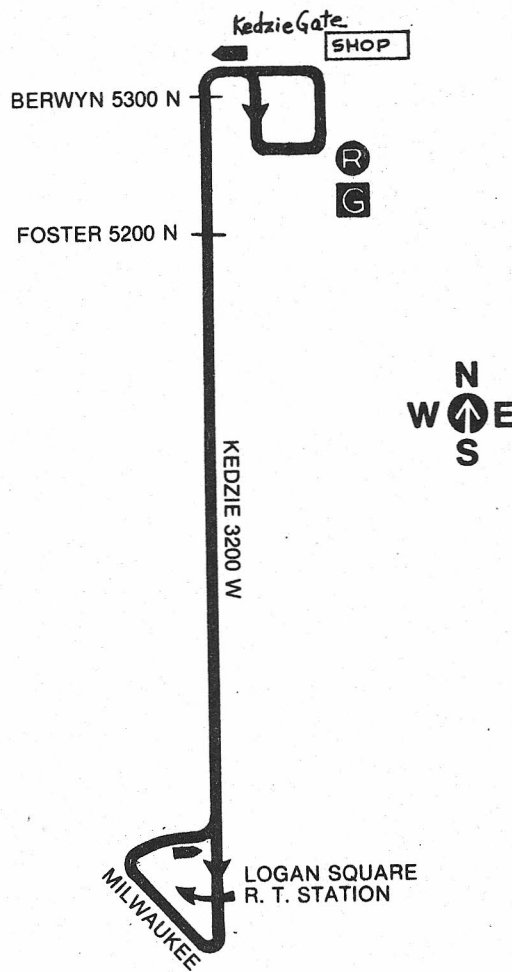

Route #89 North Kedzie

Garage(s)/Run Numbers

North Pk/201-205

Terminals/Destination Signs

<u>NB</u>	<u>SB</u>
Kedzie Foster	Logan Sq. Station

Schedule Interlocks

None

Hours of Operation

(Time of first and last trips  
leaving terminals)

Mon-Fri only

NB 0620 - 1900  
SB 0600 - 1830

NORTH KEDZIE - route history

6/21/82 Restored serve on Kedzie between Logan Square and Foster with new route 89, North Kedzie (to replace discontinued portion of route 93 North California). North terminal operation via Kedzie. North Park garage service roads (Berwyn entrance) - Kedzie