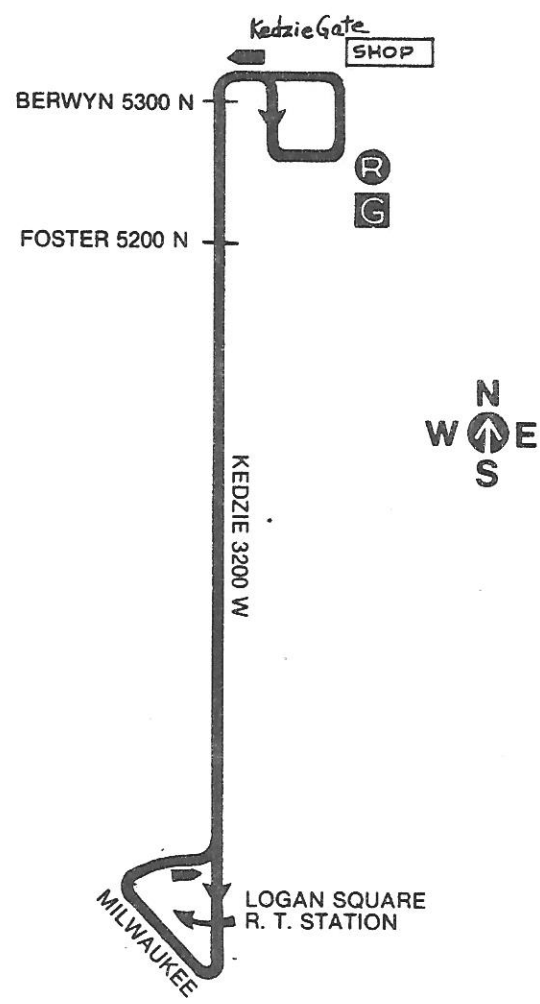

Route #89 - NORTH KEDZIE

Garage(s)/Run Numbers

North Pk/P201-P220

Terminals/Destination Signs

<u>NB</u>	<u>SB</u>
Foster	Logan Sq. Station

Schedule Interlocks

<u>From</u>	<u>To</u>
#82	#82

Hours of Operation

(Time of first and last trips leaving terminals)

Mon-Fri only

NB 0630 - 1900

SB 0600 - 1830

Public timetable available

OP4/73 - 09/11/83

6/21/82 Began Mon-Fri daytime bus service from loop thru North Park station yard via Kedzie to Logan Square terminal (replacing previously discontinued portion of North California route)