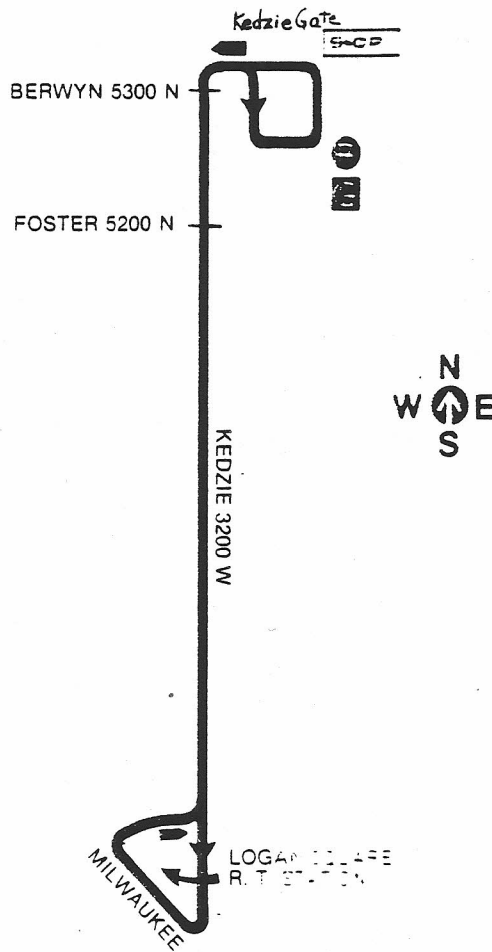

Route #89 - NORTH KEDZIE

89

Garage(s)/Run Numbers

North Pk/P051-P060

Terminals/Destination Signs

<u>Northbound</u>	<u>Southbound</u>
-------------------	-------------------

Foster	Logan Sq. Station
Berwyn	Station

Schedule Interlocks

#82

Hours of Operation

Service Mon-Fri AM thru PM rush

01/27/85

NORTH KEDZIE - route history

6/21/82 Began Mon-Fri daytime bus service from loop thru North Park station yard via Kedzie to Logan Square terminal (replacing previously discontinued portion of North California route)