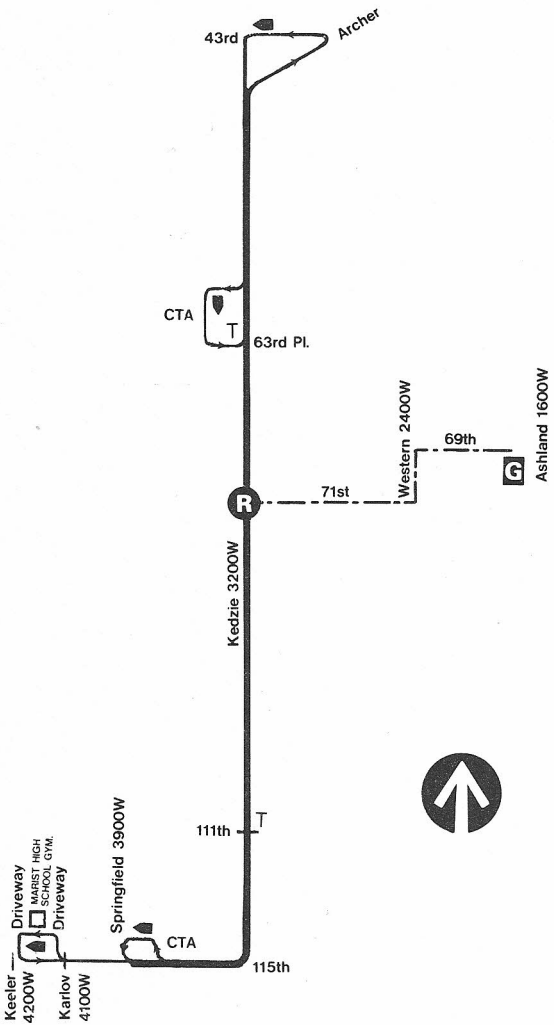

# South Kedzie

# 52A

(ENTER ROUTE 521 IN FAREBOX)

69th GARAGE

NOT DRAWN TO SCALE

GARAGE

RELIEF POINT

LAYOVER

PULL IN —  
PULL OUT

TELEPHONE

REPORT  
TELEPHONE

DATE  
REVISED **6-26-88**

REPORT TO: ROUTE SUPERVISOR  
CITY OF CHICAGO