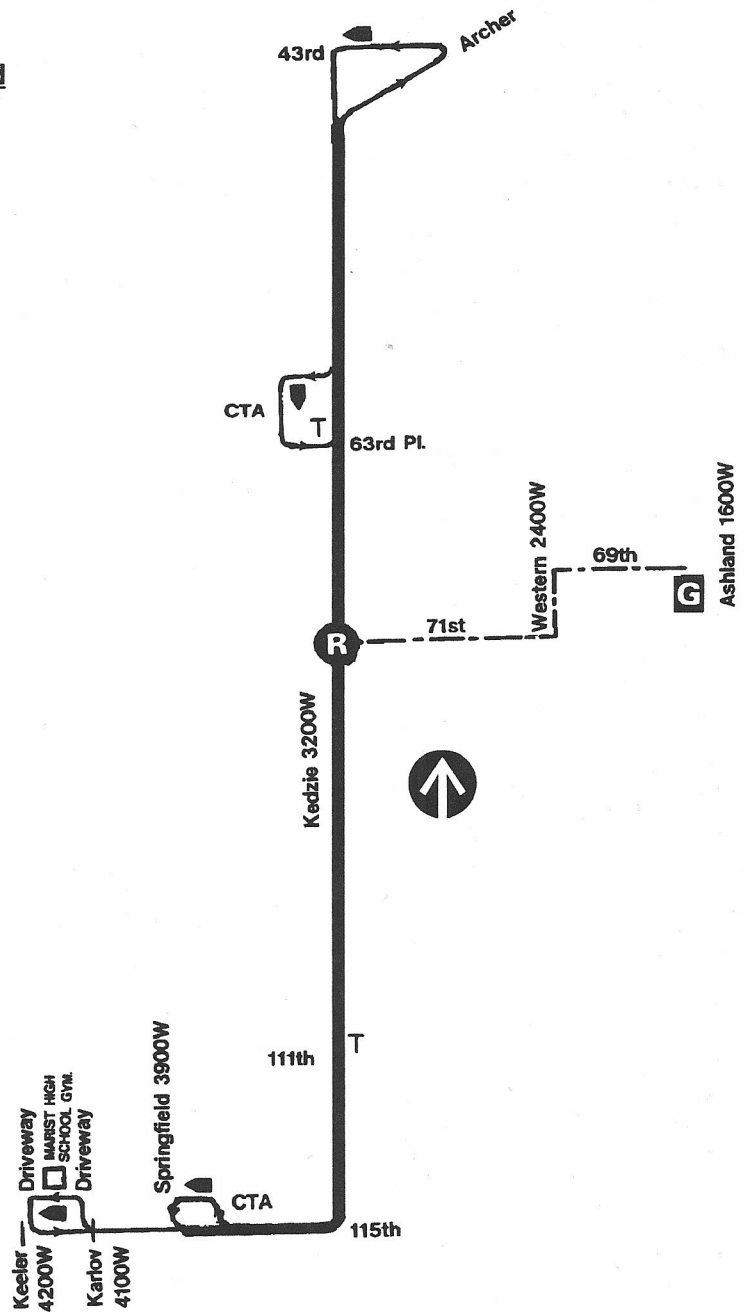

## Route #52A SOUTH KEDZIE

### Garage(s)/Run Numbers

69th/6101-6130  
 PTO/6131-6150  
 Farebox Entry Code = 521

### Terminals/Destination Signs

<u>Northbound</u>	<u>Southbound</u>
63rd	115th/ Keeler
Archer	115th
103rd (pull-in)	71st

### Schedule Interlocks

#9  
 #49