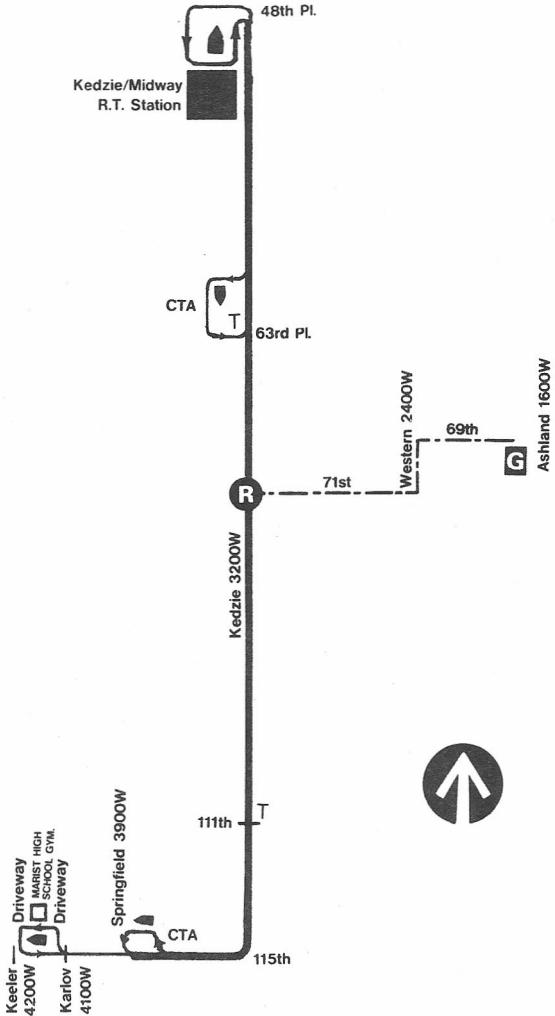

# South Kedzie

(ENTER ROUTE 521 IN FAREBOX)

# 52A

## 69th GARAGE

NOT DRAWN TO SCALE

GARAGE

----- PULL IN —  
PULL OUT

RELIEF POINT

LAYOVER

REPORT  
TELEPHONE

EFFECTIVE DATE **10-31-93**