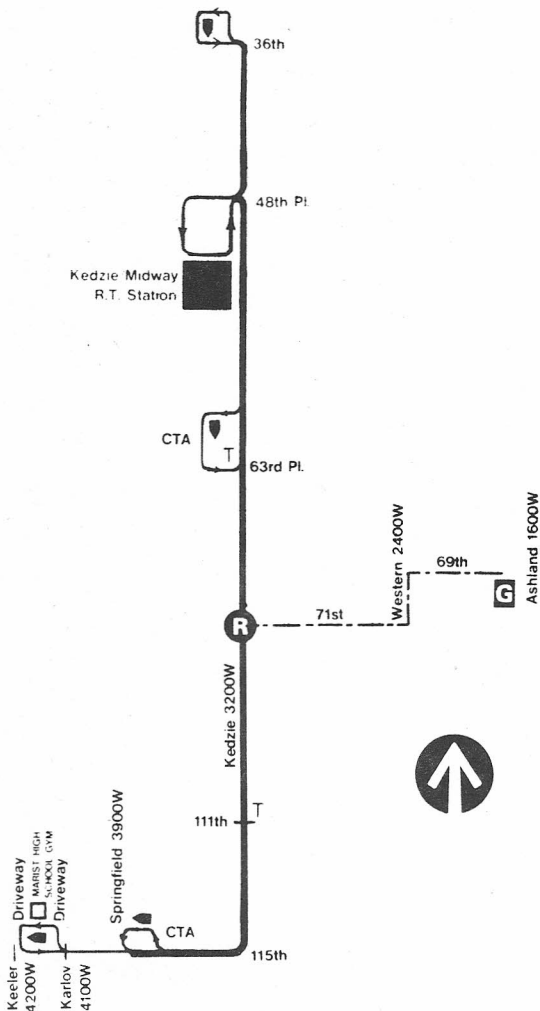

South Kedzie

(ENTER ROUTE 521 IN FAREBOX)

52A

69th GARAGE

NOT DRAWN TO SCALE

G GARAGE	--- PULL IN --- --- PULL OUT	R RELIEF POINT
L LAYOVER	T REPORT TELEPHONE	
EFFECTIVE DATE 3-27-94	DATE REVISED 2-25-94	SERVICE DELIVERY PLANNING STREET TRAFFIC GRAPHICS