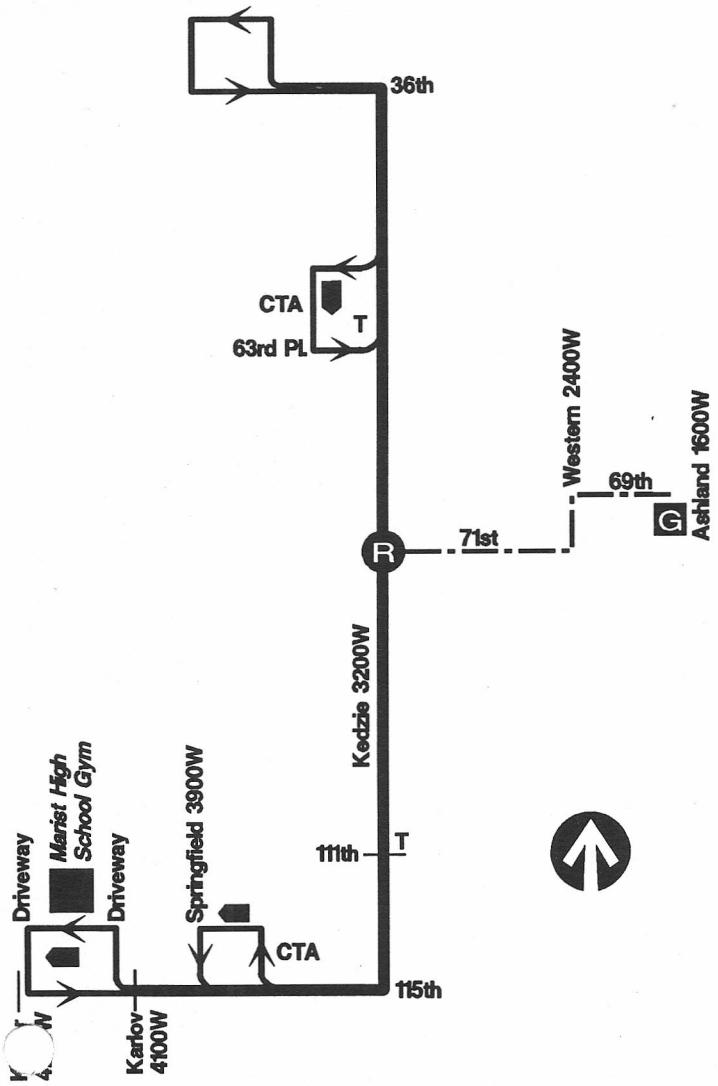

South Kedzie

(Enter Route 521 in Farebox)

52A

69th GARAGE

NOT DRAWN TO SCALE

| | | |
|-------------------------------|-----------------------------|--|
| GARAGE | PULL IN PULL OUT | RELIEF POINT |
| LAYOVER | TELEPHONE | |
| EFFECTIVE DATE 11-1-94 | DATE REVISED 11-1-94 | SERVICE PLANNING FARE CONTROLS & GRAPHICS |