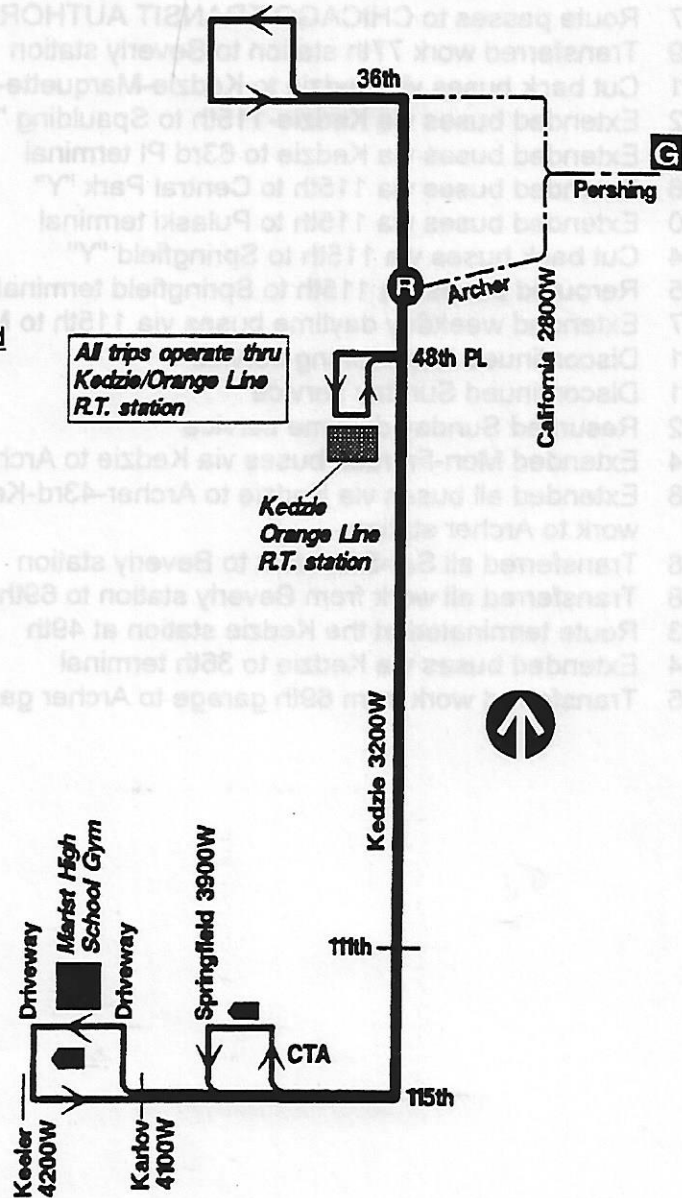

Route #52A SOUTH KEDZIE

Garage(s)/Run Numbers

Archer/A621-A650
 PTO/A651-A670
 Farebox Entry Code = 521

Terminals/Destination Signs

Northbound	Southbound
63rd	115th/ Keeler
Archer	115th/ Pulaski
	Pershing (pull-in)

Schedule Interlocks

#9
 #49

Hours of Operation

Terminals	Dir	Monday-Friday	Saturday	Sunday/holiday
115th/Pulaski to Kedzie/36th	NB	0444--2025	0530--2040	0810--1910
Kedzie/36th to 115th/Pulaski	SB	0512--2058	0530--2100	0840--1945
115th/Keeler to Kedzie/36th	NB	0613--1932	No service	No service
Kedzie/36th to 115th/Keeler	SB	0532--1833		

Day	Service	Route	Terminals
Monday-Friday	0813-1833	SB	115th/Kedzie to Kedzie/69th
Monday-Friday	0813-1833	NB	Kedzie/69th to 115th/Kedzie
Saturday	0830-2100	SB	115th/Kedzie to Kedzie/69th
Saturday	0830-2100	NB	Kedzie/69th to 115th/Kedzie
Sunday/Holiday	0819-1818	SB	115th/Kedzie to Kedzie/69th
Sunday/Holiday	0819-1818	NB	Kedzie/69th to 115th/Kedzie

Note: On weekends, every 30 minutes south of 63rd Street