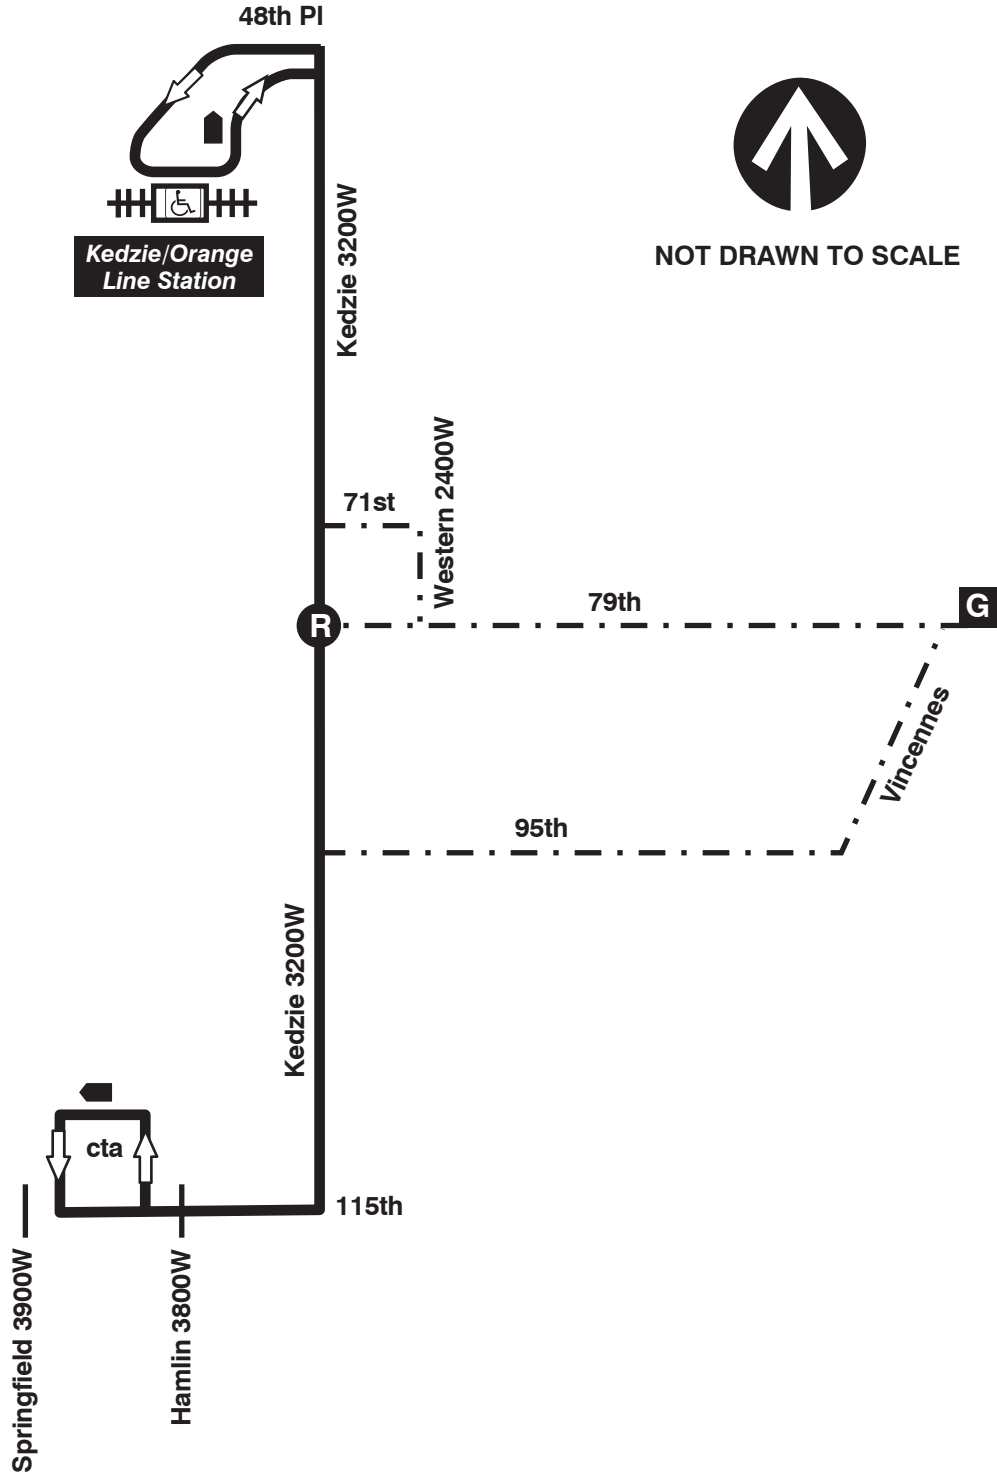

# 52A South Kedzie

## 77th Garage

### Farebox Code 521

NOT DRAWN TO SCALE

 GARAGE	 PULL IN PULL OUT	 RELIEF POINT
 LAYOVER		cta TURNAROUND
EFFECTIVE DATE <b>12/16/12</b>	DATE REVISED <b>11/15/12</b>	Signage & Wayfinding