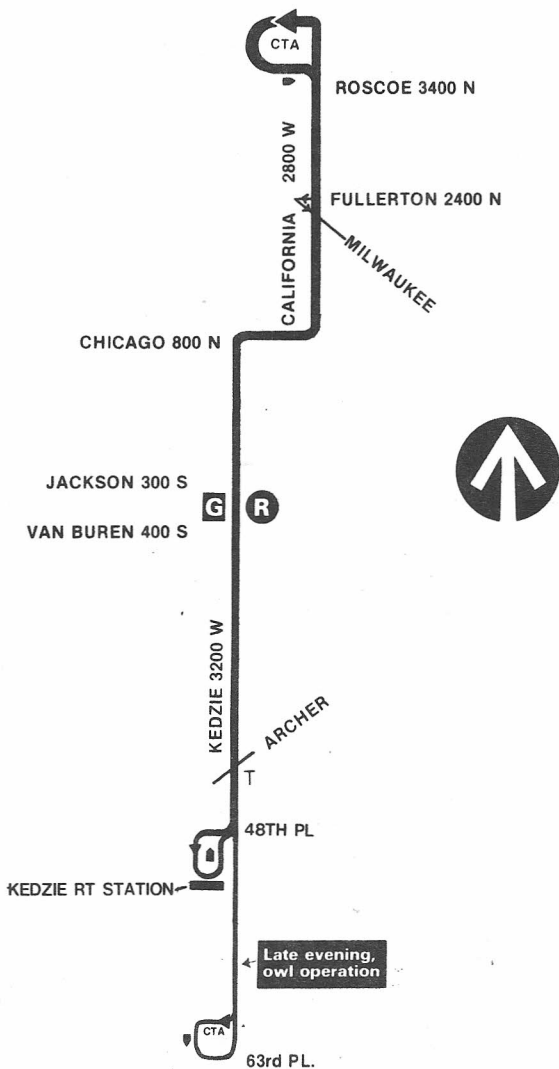

KEDZIE-CALIFORNIA

52

KEDZIE GARAGE

NOT DRAWN TO SCALE

GARAGE

--- PULL IN ---
--- PULL OUT ---

RELIEF POINT

LAYOVER

REPORT
TELEPHONE

EFFECTIVE
DATE

10-31-93

DATE
REVISED

7-31-93

SERVICE DELIVERY PLANNING
STREET TRAFFIC/GRAPHICS