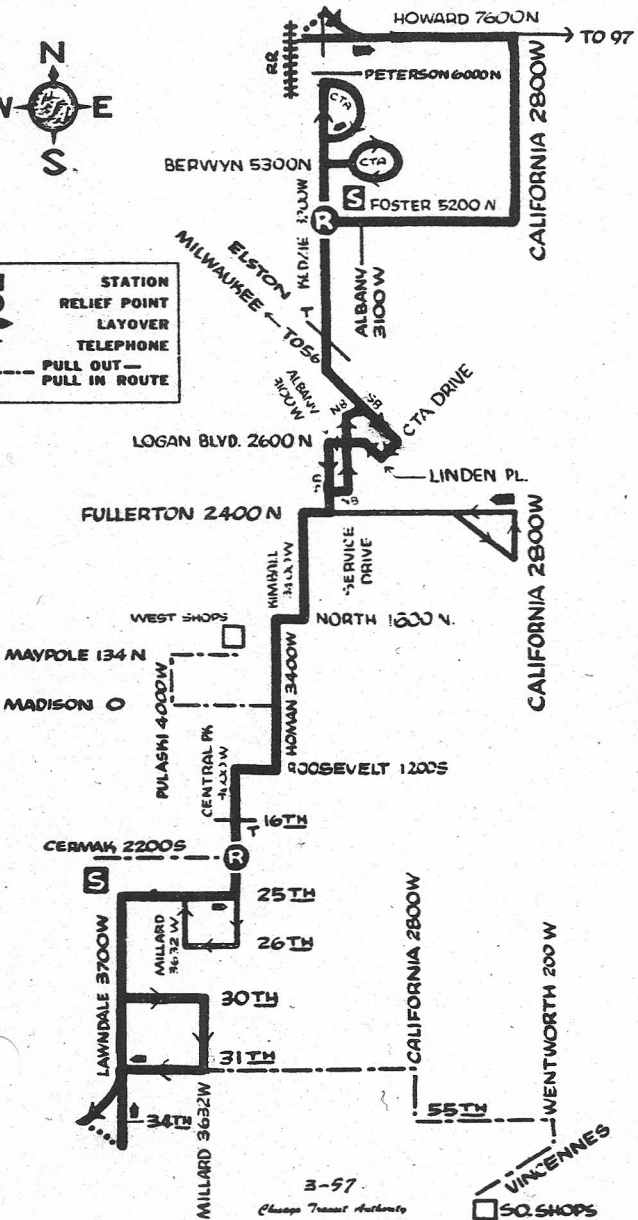

KEDZIE-HOMAN

82A

LAWNDALE, NORTH PARK STATIONS GAS BUS

NOT DRAWN TO SCALE

	STATION
	RELIEF POINT
	LAYOVER
	TELEPHONE
	PULL OUT PULL IN ROUTE

3-57

Chicago Transit Authority
TRAINING DEPARTMENT

SO. SHOPS