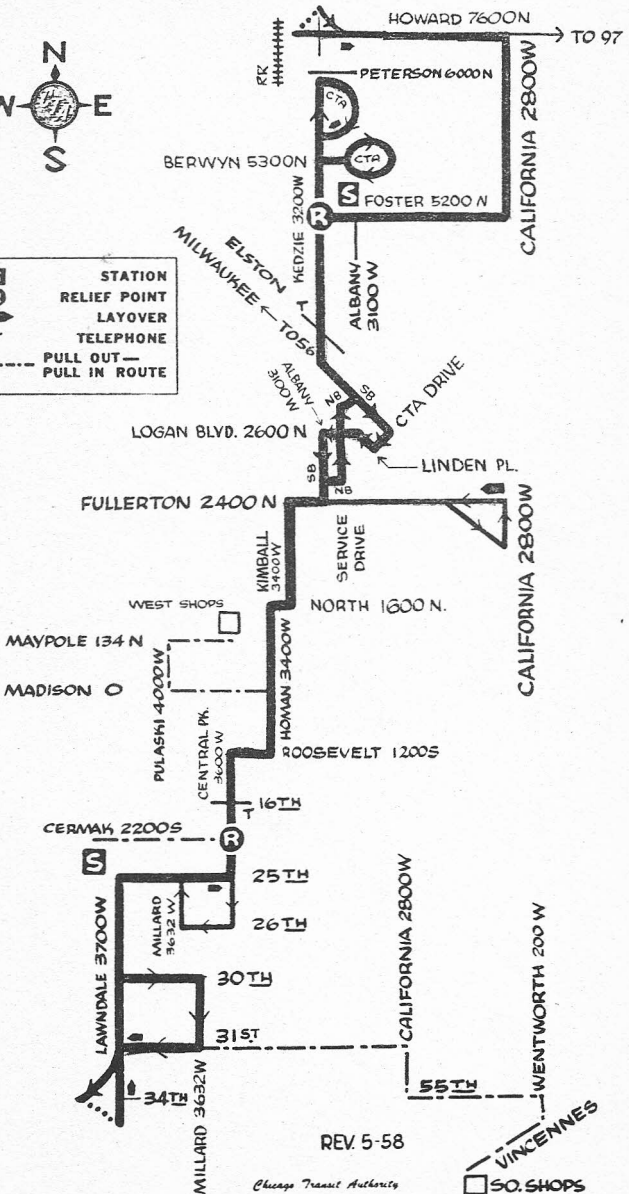

KEDZIE-HOMAN

82A

LAWNDALE, NORTH PARK STATIONS GAS BUS

NOT DRAWN TO SCALE

S	STATION
R	RELIEF POINT
P	LAYOVER
T	TELEPHONE
---	PULL OUT
---	PULL IN ROUTE

REV. 5-58

Chicago Transit Authority
TRAINING DEPARTMENT