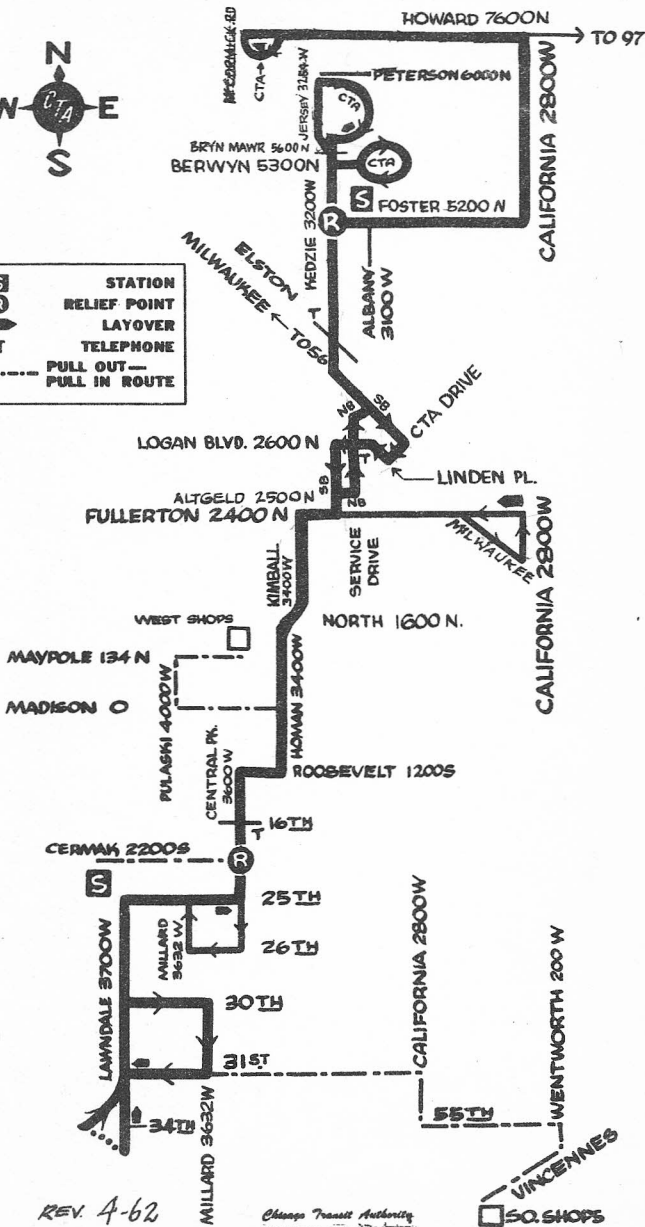

LAWNDALE, NORTH PARK STATIONS GAS BUS

NOT DRAWN TO SCALE

S	STATION
R	RELIEF POINT
▶	LAYOVER
T	TELEPHONE
---	PULL OUT
---	PULL IN ROUTE

REV. 4-62