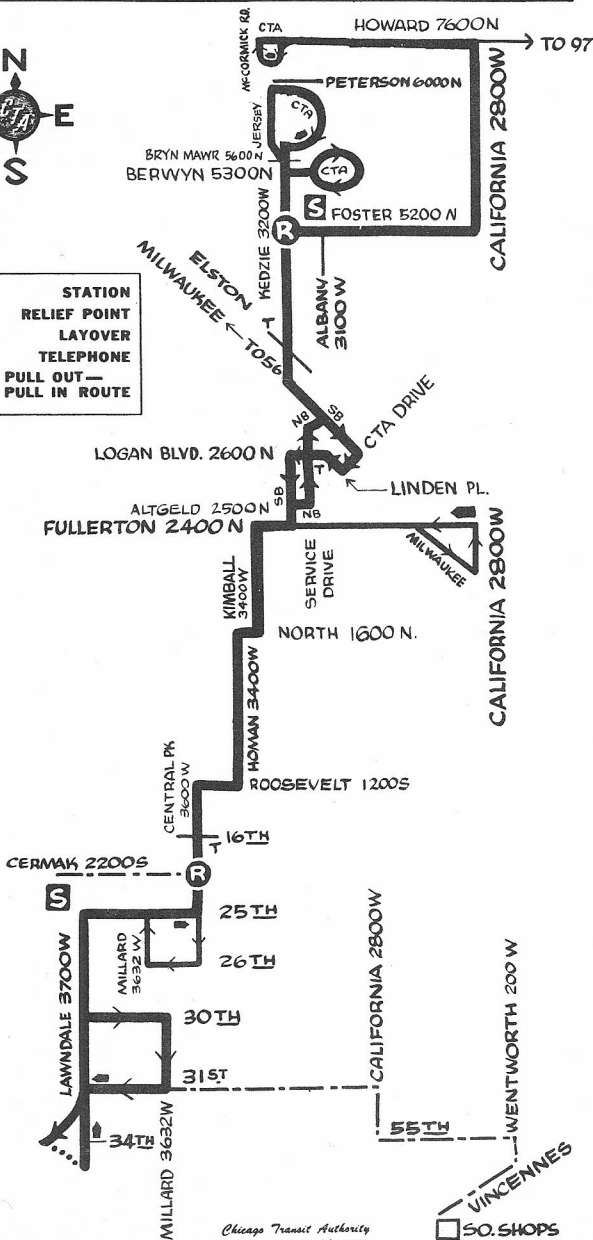

KEDZIE-HOMAN

82A

LAWNDALE, NORTH PARK STATIONS GAS BUS

NOT DRAWN TO SCALE

S	STATION
R	RELIEF POINT
L	LAYOVER
T	TELEPHONE
---	PULL OUT —
---	PULL IN ROUTE

REV. 7-63

Chicago Transit Authority
TRAINING DEPARTMENT