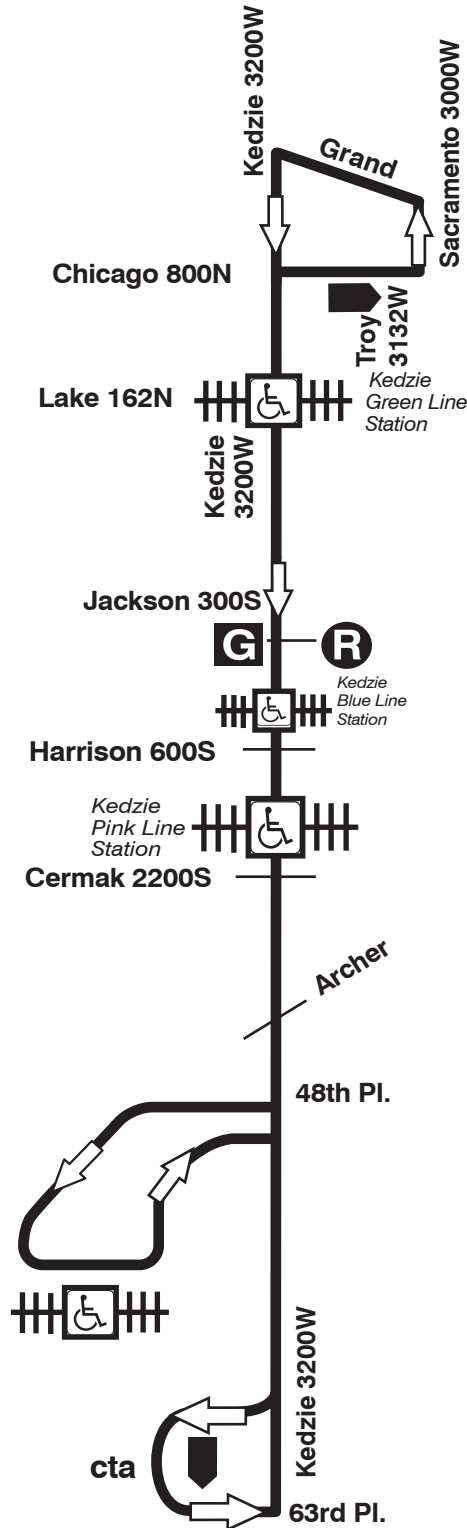

52 Kedzie

Kedzie Garage

Farebox Code 52

NOT DRAWN TO SCALE

All trips operate thru
Kedzie Orange Line Station

GARAGE	- . - . - . PULL IN PULL OUT	RELIEF POINT
LAYOVER	cta TURNAROUND	
EFFECTIVE DATE 11/08/2020	DATE REVISED 11/06/2020	Service Planning