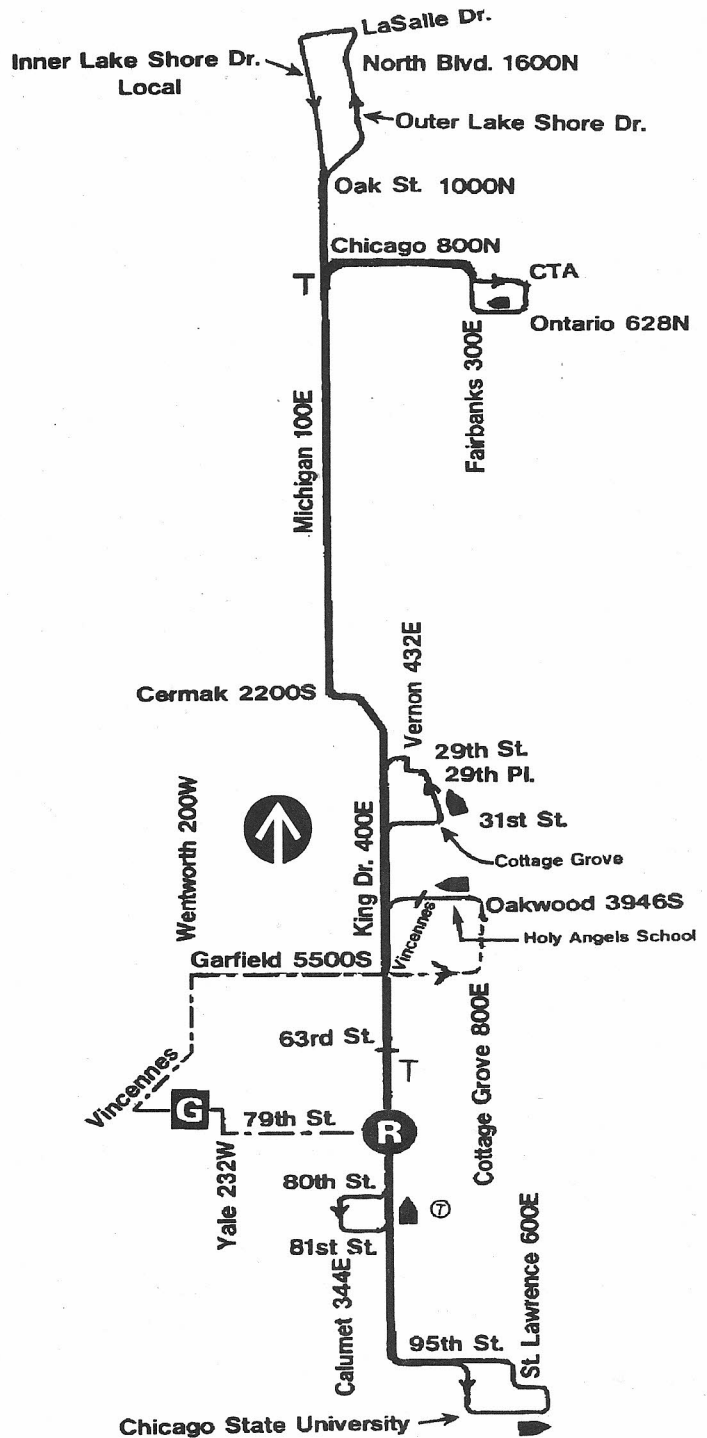

Route #3 KING DRIVE

Garage(s)/Run Numbers

77th/7301-7360
PTO/7361-7400

Terminals/Destination Signs

Schedule Interlocks

#6
#30
#127

Hours of Operation

Service day and evening hours