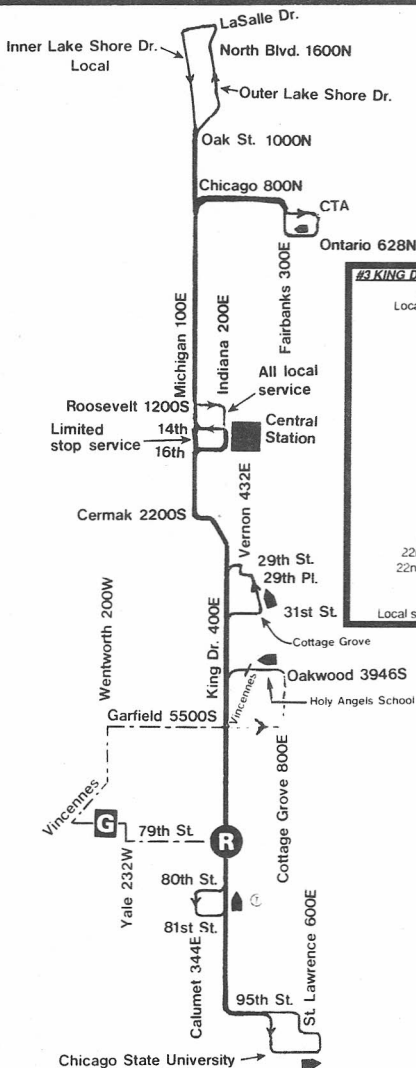

# King Dr.

3

## 77th GARAGE

NOT DRAWN TO SCALE

#3 KING DRIVE - LIMITED SERVICE STOP LISTING	
Local stops south of 79th	
75th	
71st	
69th	
67th	
63rd	
61st	
55th	
51st	
47th	
43rd	
Pershing Rd	
35th	
31st	
26th	
23rd/King Drive	
22nd Indiana SB Only	
22nd Michigan NB Only	
18th	
Roosevelt	
Local stops north of Roosevelt	

<b>G</b> GARAGE	— — — PULL IN — PULL OUT	<b>R</b> RELIEF POINT
<b>L</b> LAYOVER	<b>T</b> REPORT TELEPHONE	
EFFECTIVE DATE <b>11-7-93</b>	DATE REVISED <b>10-11-93</b>	SERVICE DELIVERY PLANNING STREET TRAFFIC/GRAPHICS