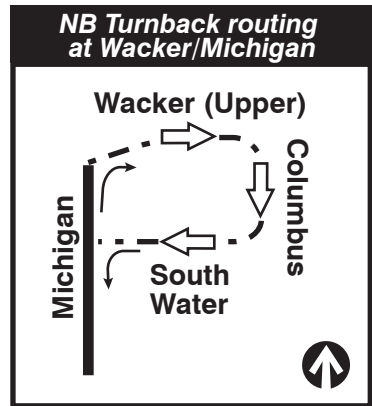

3 King Drive

77th Garage

Farebox Code 3

NOT DRAWN TO SCALE

Permission to depart timepoints early begins at Wacker/Michigan northbound between 05:00 and 22:00 ONLY

Layover beyond yellow stripe and fire hydrant

Selected a.m. & p.m. trips

Selected a.m. trips

Chicago State University

GARAGE	PULL IN PULL OUT	Timepoints can be ignored beyond this point in indicated direction only between 05:00 and 22:00
LAYOVER	RELIEF POINT	
EFFECTIVE DATE	DATE REVISED	Service Planning
6/17/18	8/19/19	