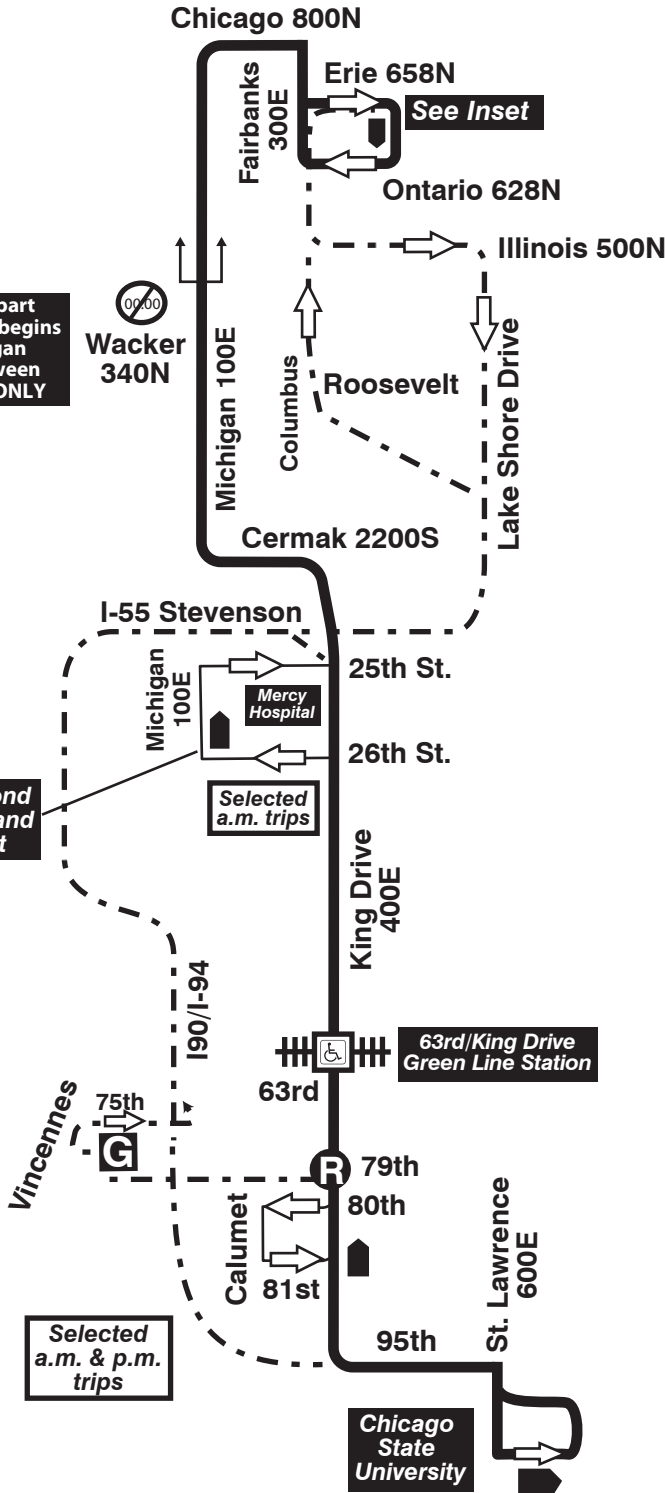

3 King Drive

77th Garage

Farebox Code 3

NOT DRAWN TO SCALE

Permission to depart timepoints early begins at Wacker/Michigan northbound between 05:00 and 22:00 ONLY

Layover beyond yellow stripe and fire hydrant

Selected a.m. & p.m. trips

Selected a.m. trips

Chicago State University

GARAGE	PULL IN PULL OUT	Timepoints can be ignored beyond this point in indicated direction only between 05:00 and 22:00
LAYOVER	RELIEF POINT	
EFFECTIVE DATE	DATE REVISED	Service Planning
6/17/18	8/19/19	