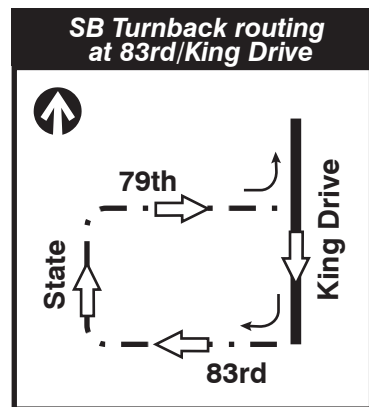

3 King Drive

77th Garage

Farebox Code 3

NOT DRAWN TO SCALE

Permission to depart timepoints early begins at Wacker/Michigan northbound between 05:00 and 22:00 ONLY

Layover beyond yellow stripe and fire hydrant

Selected a.m. & p.m. trips

Selected a.m. trips

Chicago State University

GARAGE	PULL IN PULL OUT	Timepoints can be ignored beyond this point in indicated direction only between 05:00 and 22:00
LAYOVER	RELIEF POINT	
EFFECTIVE DATE	DATE REVISED	Service Planning
6/17/18	8/19/19	