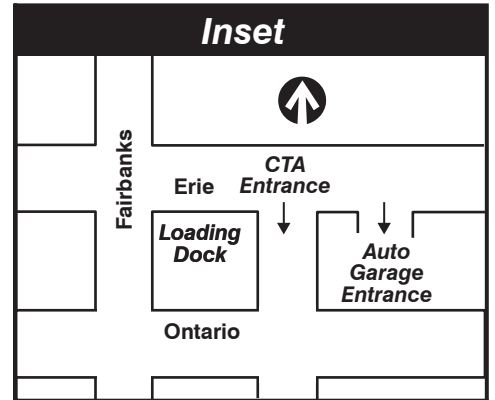

3 King Drive

77th Garage

Farebox Code 3

NOT DRAWN TO SCALE

Permission to depart timepoints early begins at Wacker/Michigan northbound between 05:00 and 22:00 ONLY

Layover beyond yellow stripe and fire hydrant

Selected a.m. & p.m. trips

Selected a.m. trips

Chicago State University

GARAGE	PULL IN PULL OUT	Timepoints can be ignored beyond this point in indicated direction only between 05:00 and 22:00
LAYOVER	RELIEF POINT	
EFFECTIVE DATE	DATE REVISED	Service Planning
6/17/18	8/19/19	