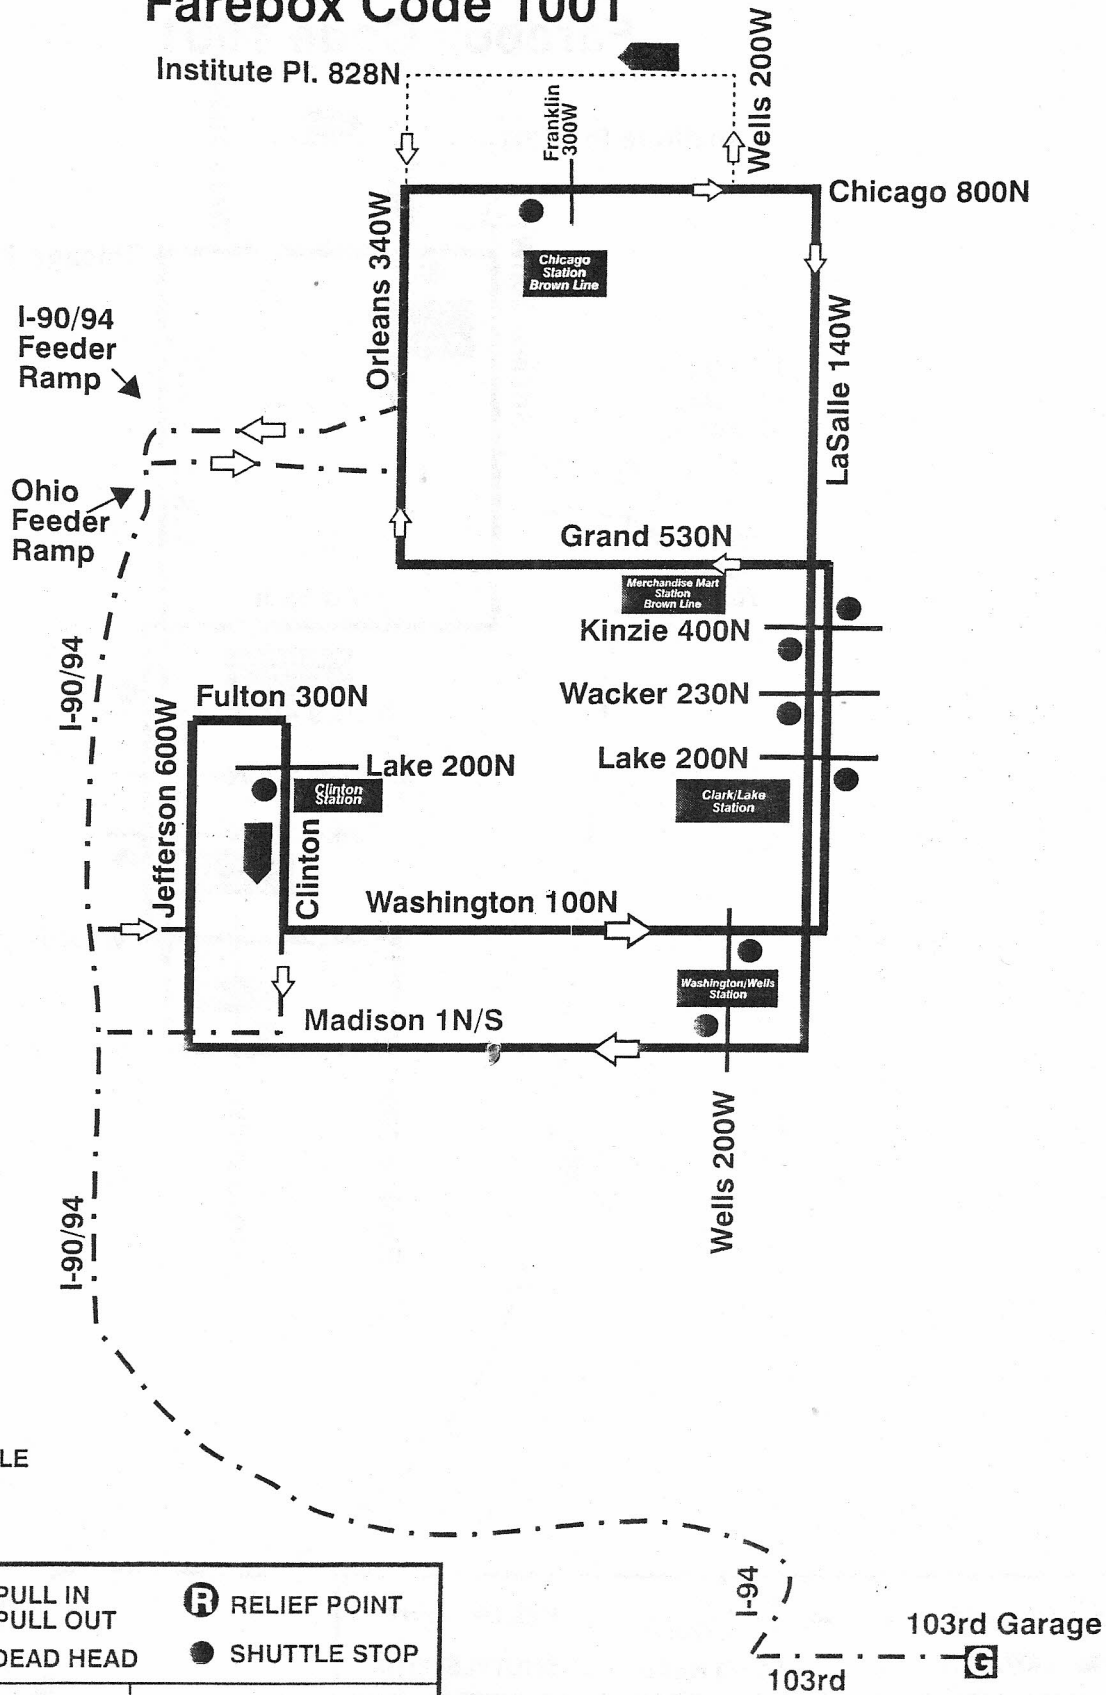

“L” Shuttle

Weekend Shuttle

103rd Garage

Farebox Code 1001

NOT DRAWN TO SCALE

 GARAGE	 PULL IN PULL OUT	 RELIEF POINT
 LAYOVER	 DEAD HEAD	 SHUTTLE STOP
EFFECTIVE DATE 3/2/13	DATE REVISED 2/21/13	SIGNAGE & WAYFINDING