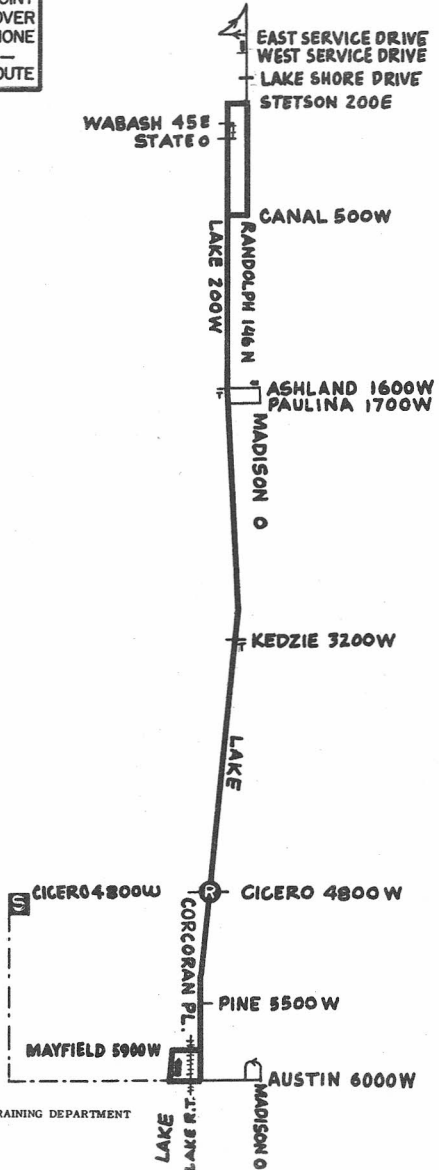

LAKE STREET

NORTH AVE. STATION

16

GAS BUS

NOT DRAWN TO SCALE

REV. 9-64