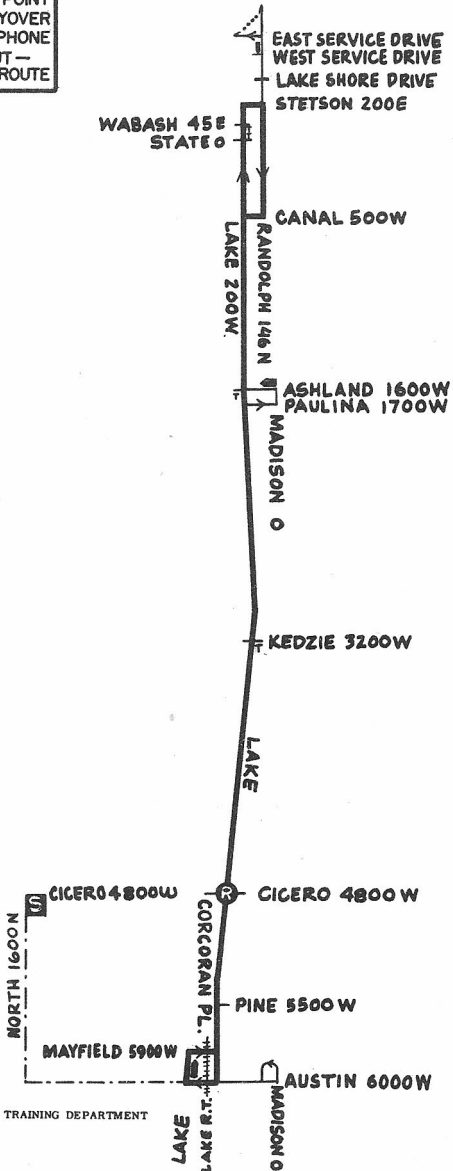

LAKE STREET

NORTH AVE. STATION

16

MOTOR BUS

NOT DRAWN TO SCALE

REV. 11-66