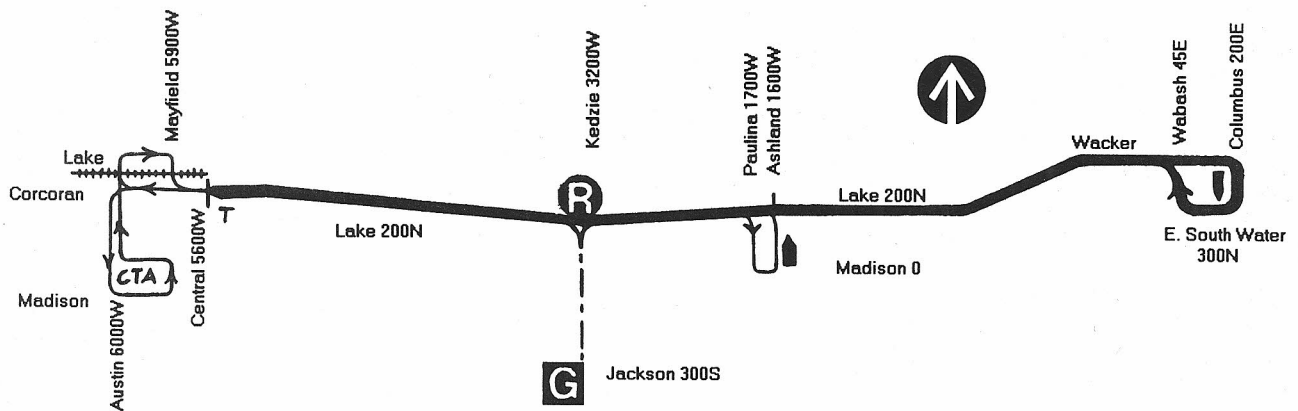

## Route #16 LAKE

### Terminals/Destination Signs

Eastbound                      Westbound

Illinois Center                  Austin

Madison/  
Ashland

Kedzie  
(pull-in)

### Schedule Interlocks

#52