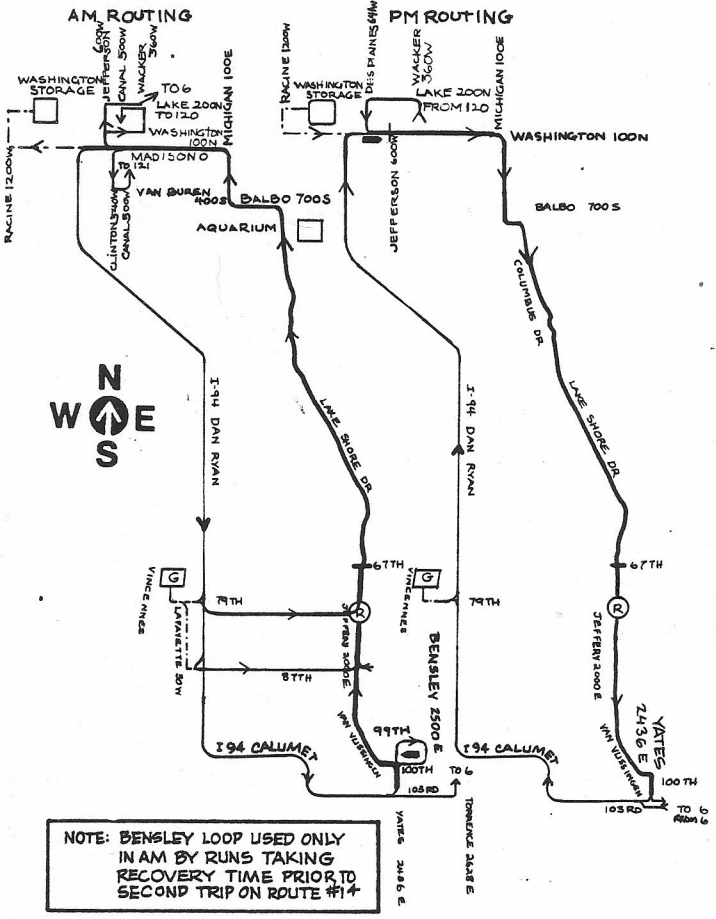

South Lake Shore Express

77th GARAGE

14

NOT DRAWN TO SCALE

| | | | |
|----------|--------------|-----|--------------------|
| G | GARAGE | --- | PULL IN - PULL OUT |
| R | RELIEF POINT | T | TELEPHONE |
| L | LAYOVER | Ⓣ | REPORT TELEPHONE |

09/09/85

cta