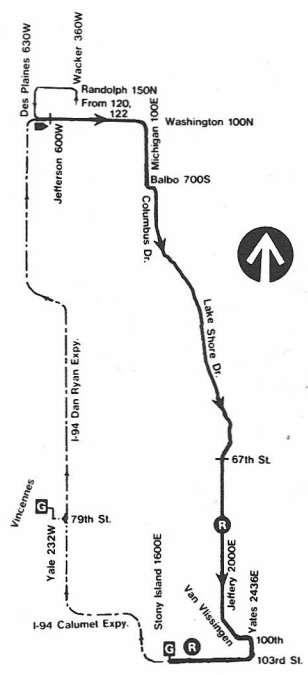

South Lake Shore Express 14

77th GARAGE
103rd GARAGE

NOT DRAWN TO SCALE

AM ROUTING

PM ROUTING

G GARAGE

R RELIEF POINT

▣ LAYOVER

--- PULL IN ---
--- PULL OUT

T TELEPHONE

Ⓣ REPORT TELEPHONE

DATE REVISÉD **6-26-88**