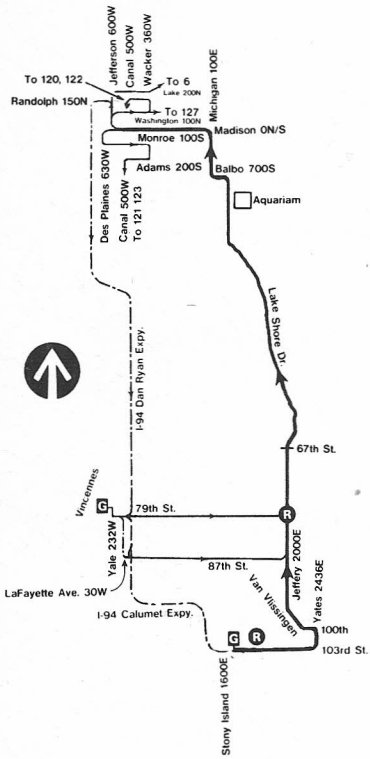

South Lake Shore Express 14

77th GARAGE
103rd GARAGE

NOT DRAWN TO SCALE

AM ROUTING

PM ROUTING

G GARAGE

R RELIEF POINT

▣ LAYOVER

--- PULL IN ---
--- PULL OUT

T TELEPHONE

Ⓣ REPORT TELEPHONE

DATE REVISÉD **6-26-88**