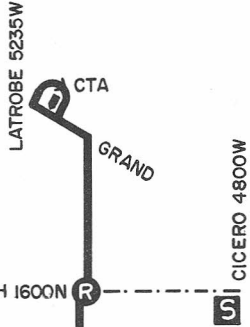

LARAMIE

57

NORTH AVE. STATION

MOTOR BUS

NOT DRAWN TO SCALE

NORTH 1600N R

S

CICERO 4800W

LARAMIE 5200W

MADISON O T

LAVERGNE 5000W

REV. 12-66

HARRISON 600S
FLOURNOY 700S