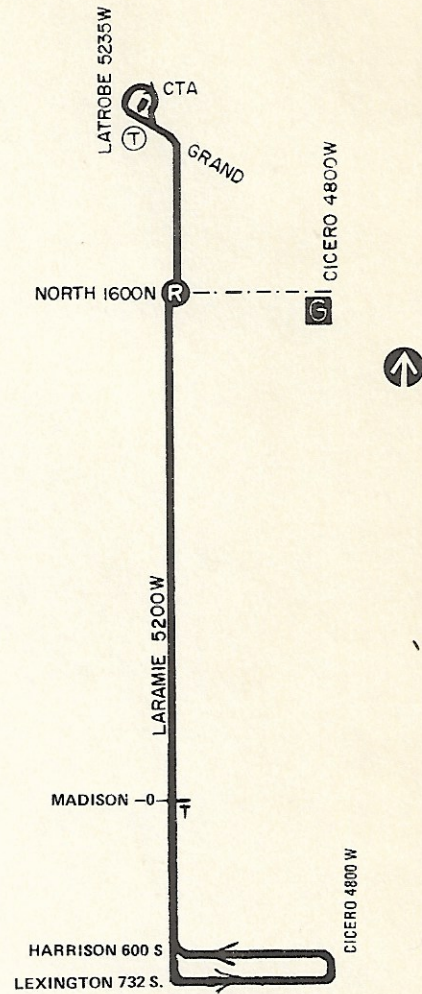

Route #57 Laramie

Garage(s)/Run Numbers

North Av/N961-N980

Terminals/Destination Signs

Northbound                      Southbound

Grand                                  Cicero  
Congress sta

North  
(unscheduled)

Schedule Interlocks

None

Hours of Operation

(Time of first and last trips  
leaving terminals)

SB 0456 - 1840    Mon-Fri  
NB 0516 - 1900

SB 0502 - 1845    Sat  
NB 0516 - 1900

No Sun/Hol Service

No public timetable available