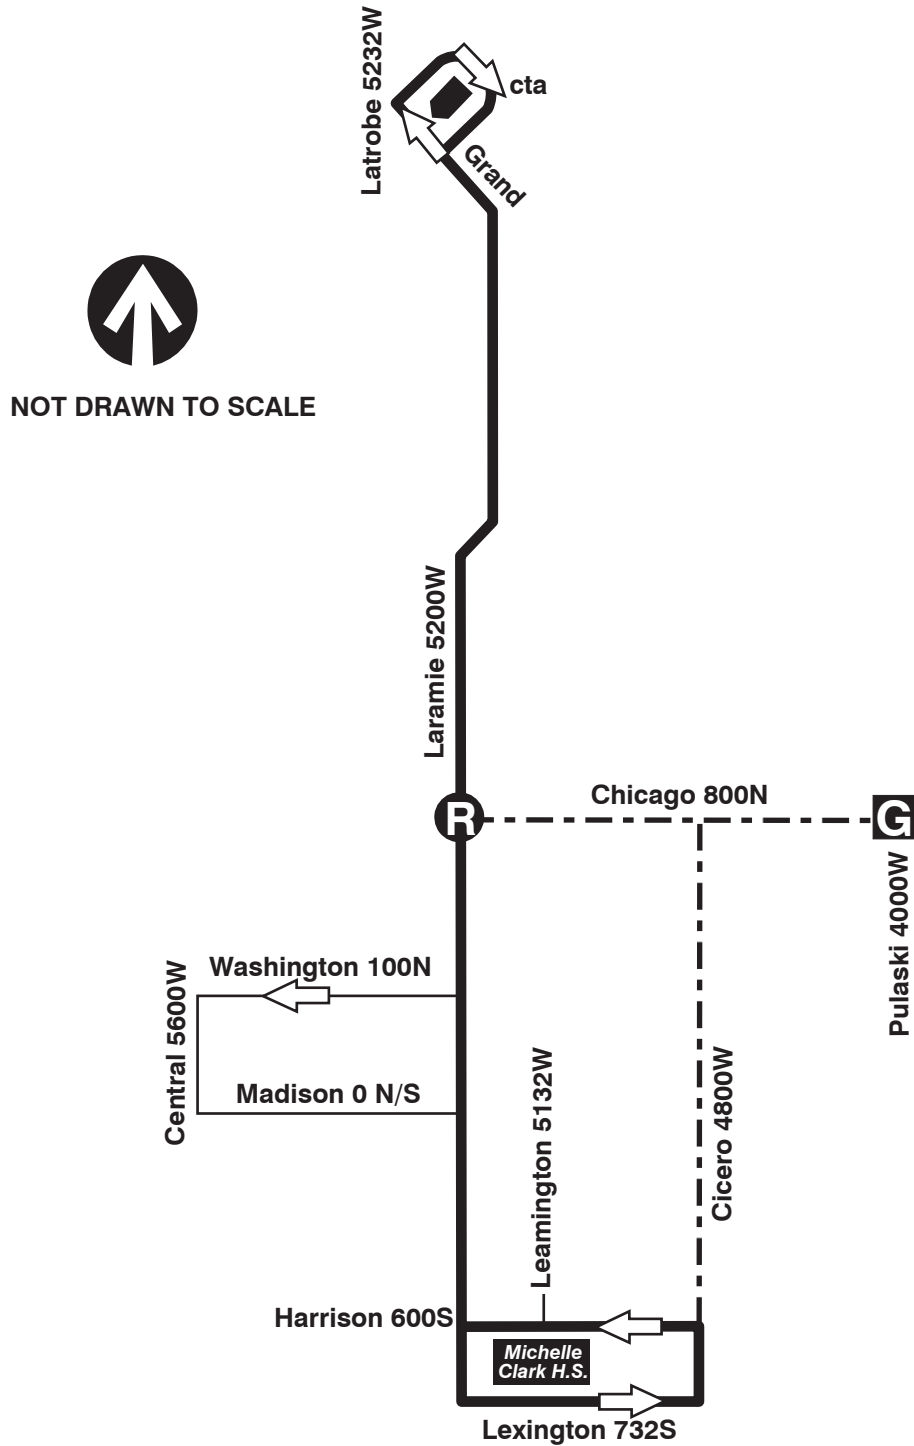

57 Laramie

Chicago Avenue Garage

Farebox Code 57

NOT DRAWN TO SCALE

 GARAGE	 PULL IN	 RELIEF POINT
 LAYOVER	 PULL OUT	
	 TURN BACK	
EFFECTIVE DATE 6/25/15	DATE REVISED 6/25/15	SIGNAGE & WAYFINDING