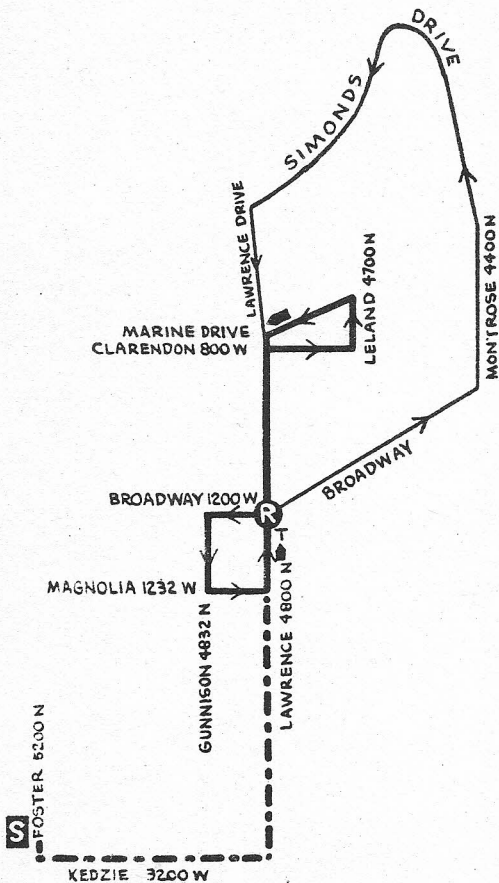

EAST LAWRENCE

81A

NORTH PARK STATION

GAS BUS

NOT DRAWN TO SCALE

REVISED 7-55

Chicago Transit Authority TRADING DEPARTMENT